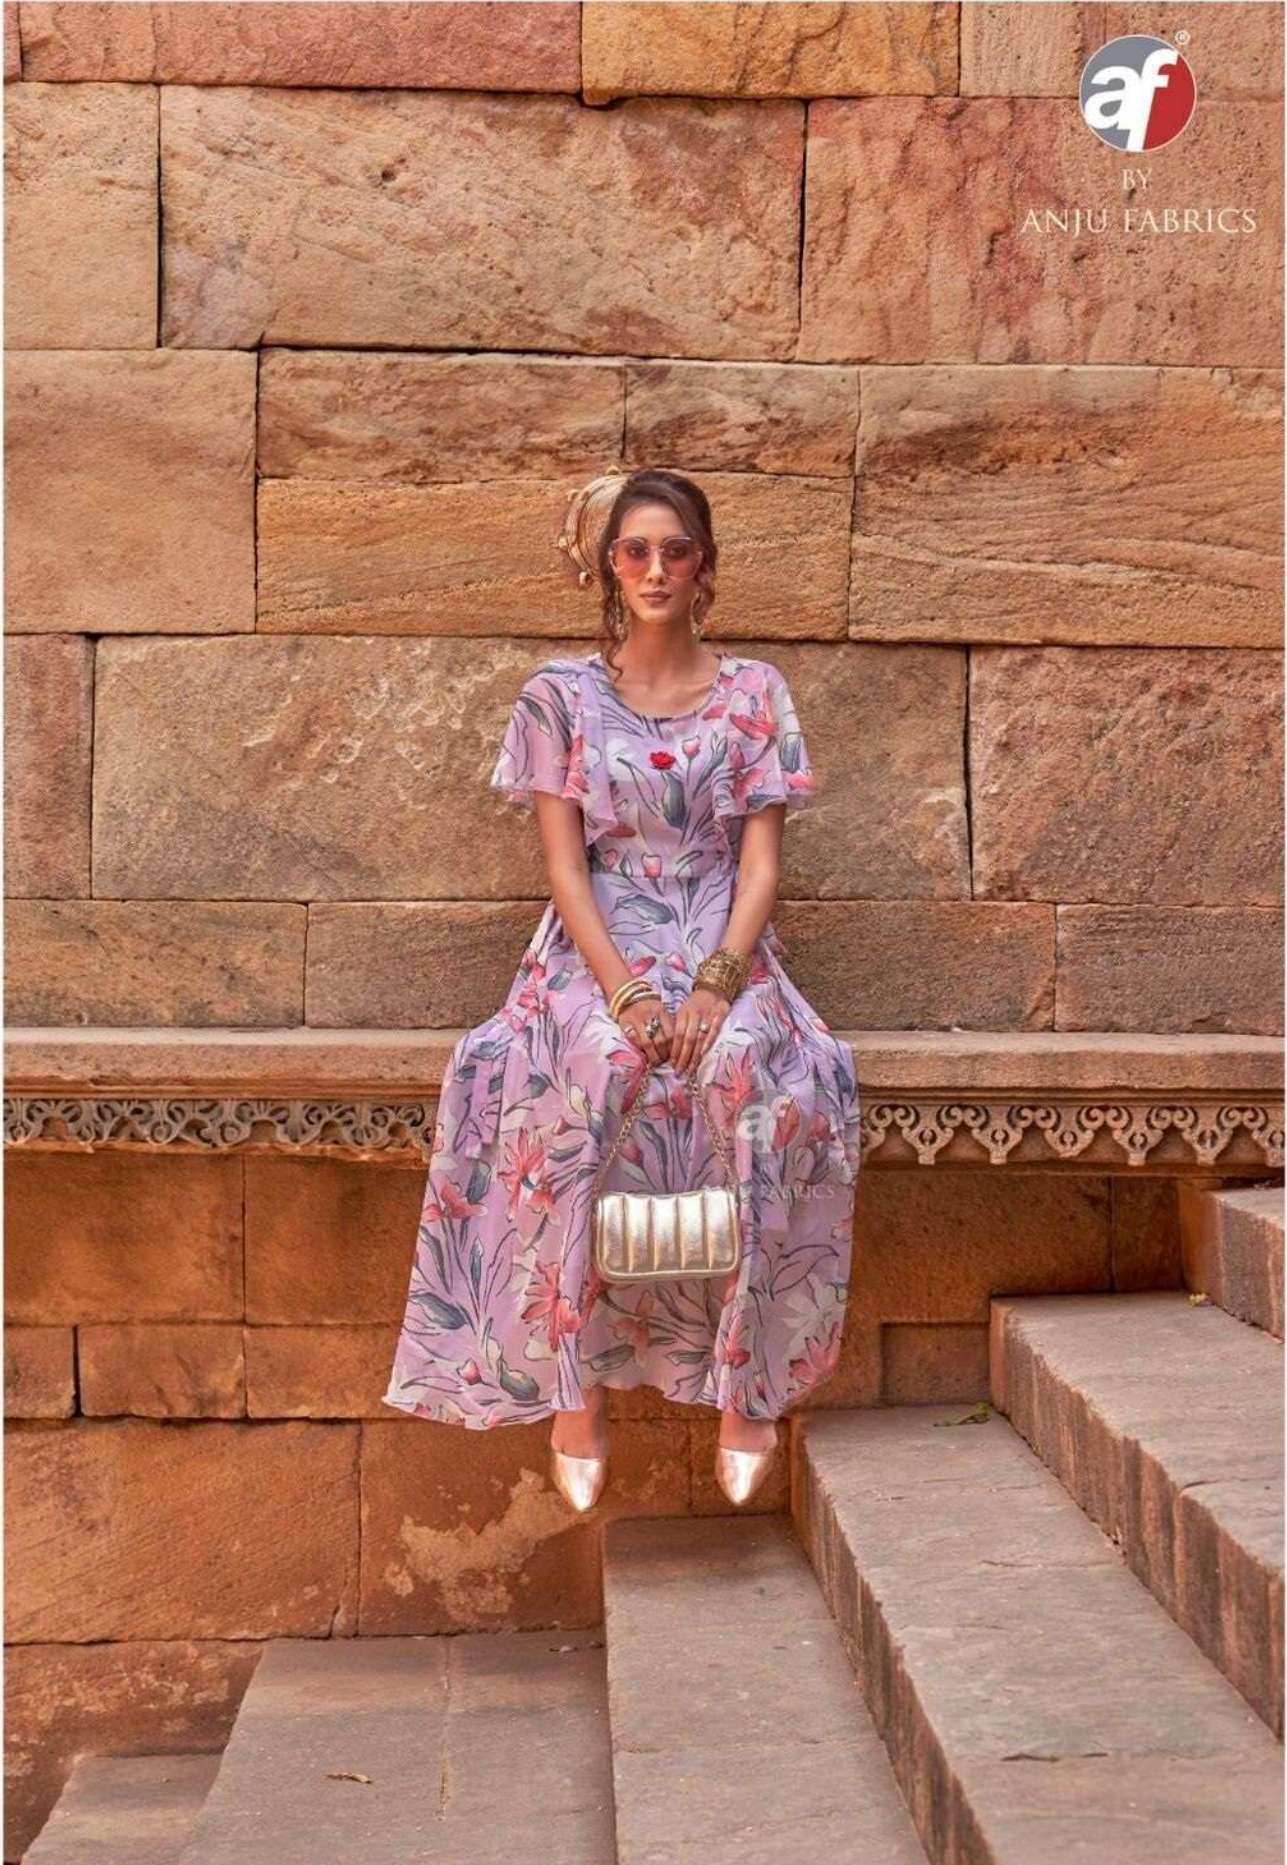

BY
ANJU FABRICS