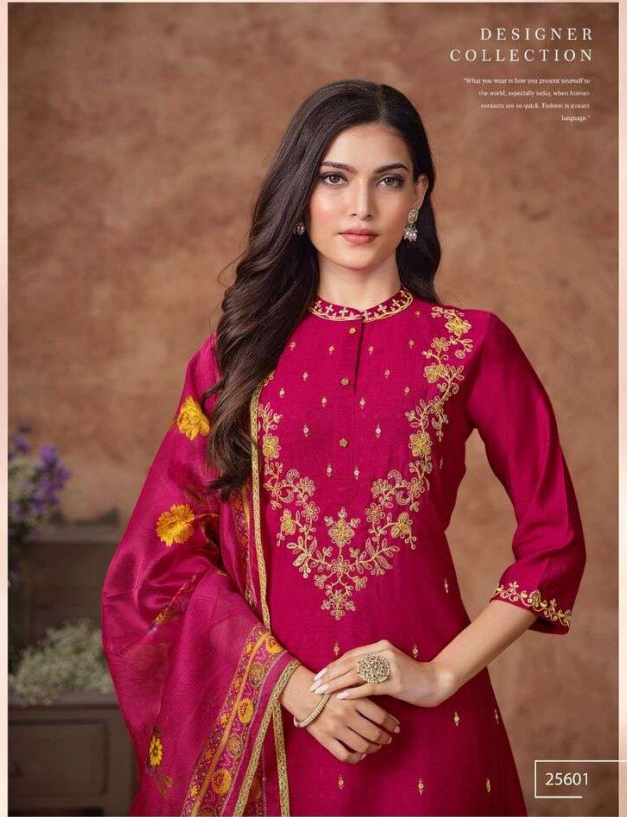

DESIGNER
COLLECTION