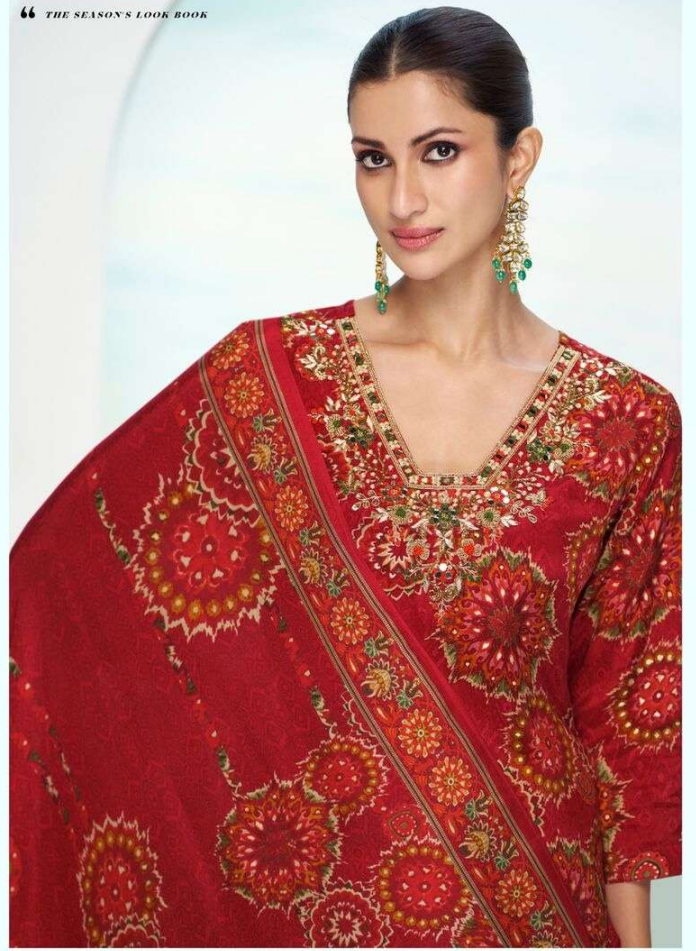

---

LILY&LALI®  
GULS PRIDE  
A PRODUCT OF **Wardah** GROUP

24901

Let your charm spread the  
magic while you dress up and flaunt!

“ THE SEASON'S LOOK BOOK

LILY&LALI®  
GULS PRIDE  
A PRODUCT OF STANDA GROUP