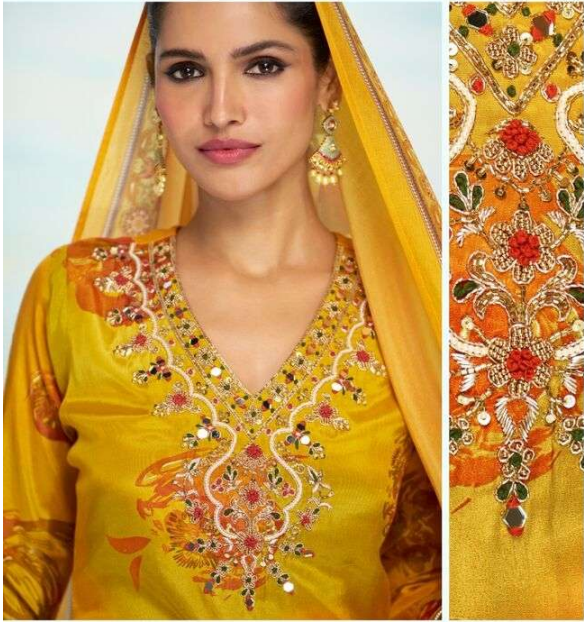

LILY&LALI®
GULS PRIDE
A PRODUCT OF fiona GROUP

24903