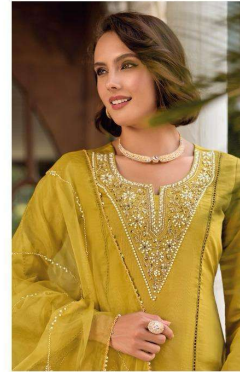

SAFELY YOUR STYLE
HAPPILY YOUR LIFE

**LADY
LEELA**

Rangeen