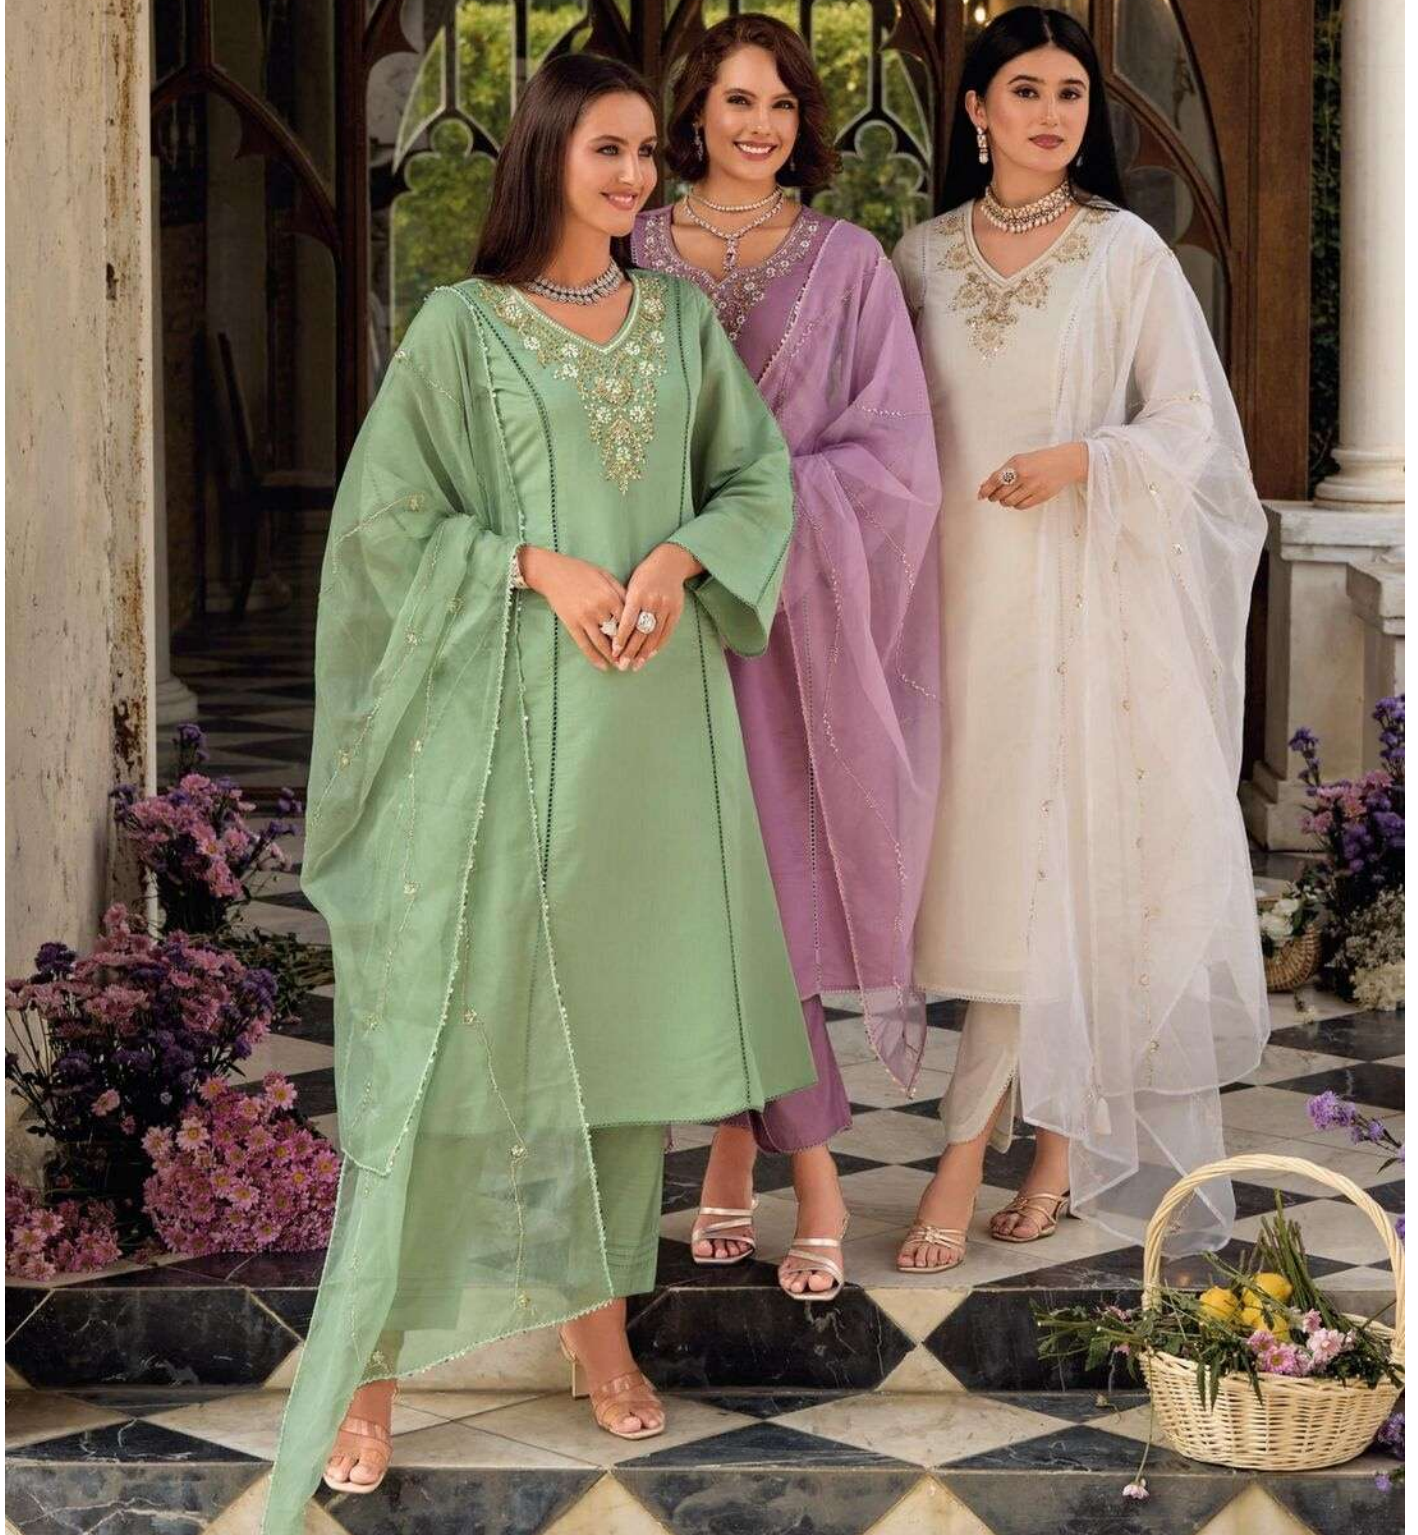

ELEVATE YOUR STYLE
ELEVATE YOUR LIFE

Rangeen

EXCLUSIVE HANDWORK COLLECTION