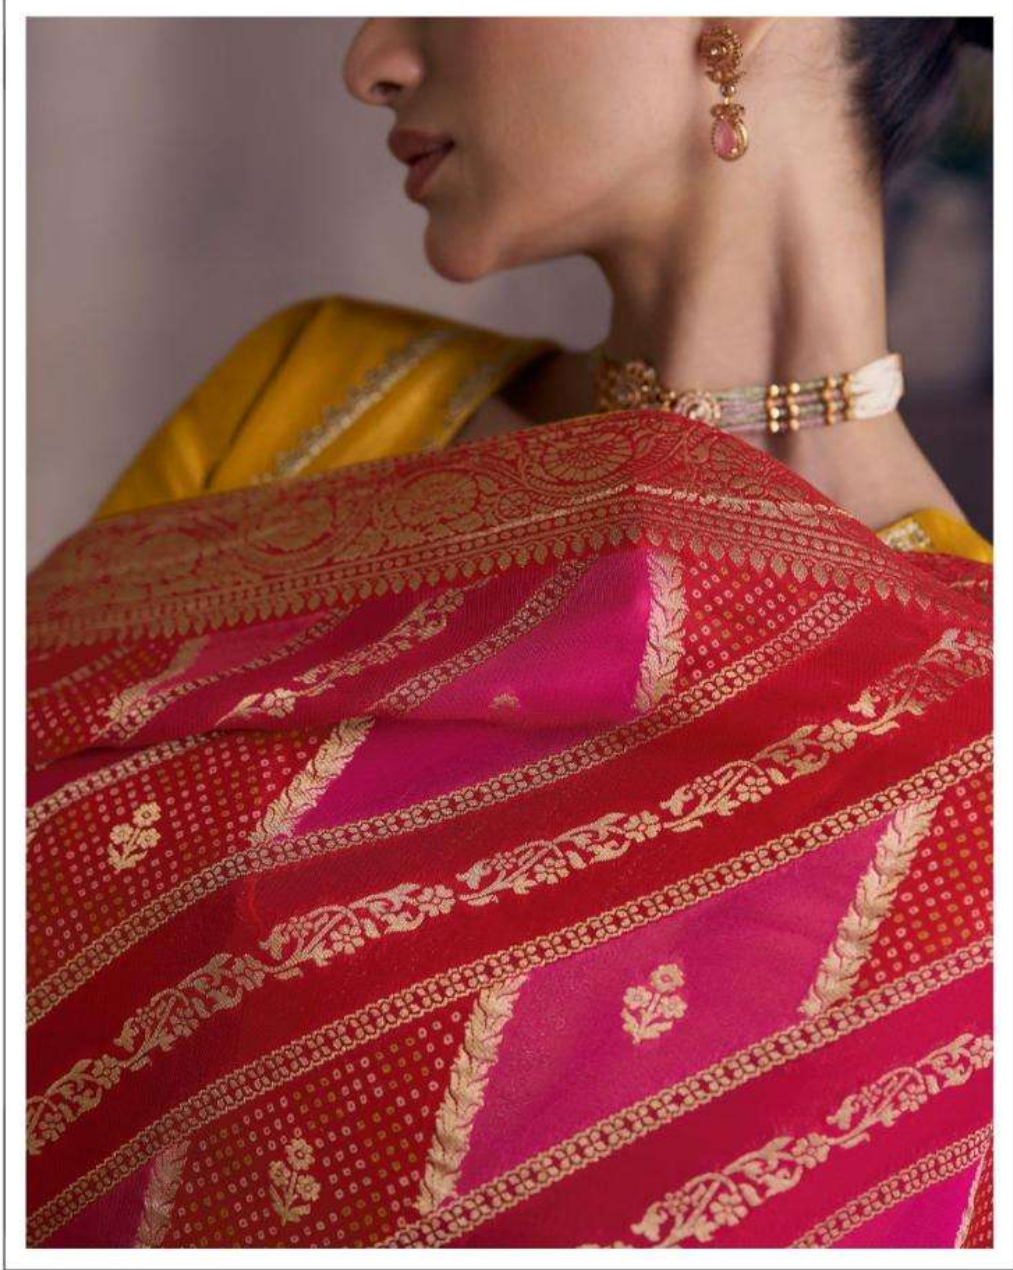

# HOPEFUL

*The ethnic yet contemporary fashion story enriches your hopes and dreams for a perfect dress!*

SAYURI®  
Designer

● 5640 *The ethnic yet contemporary fashion story enriches your hopes and dreams for a perfect dress!*