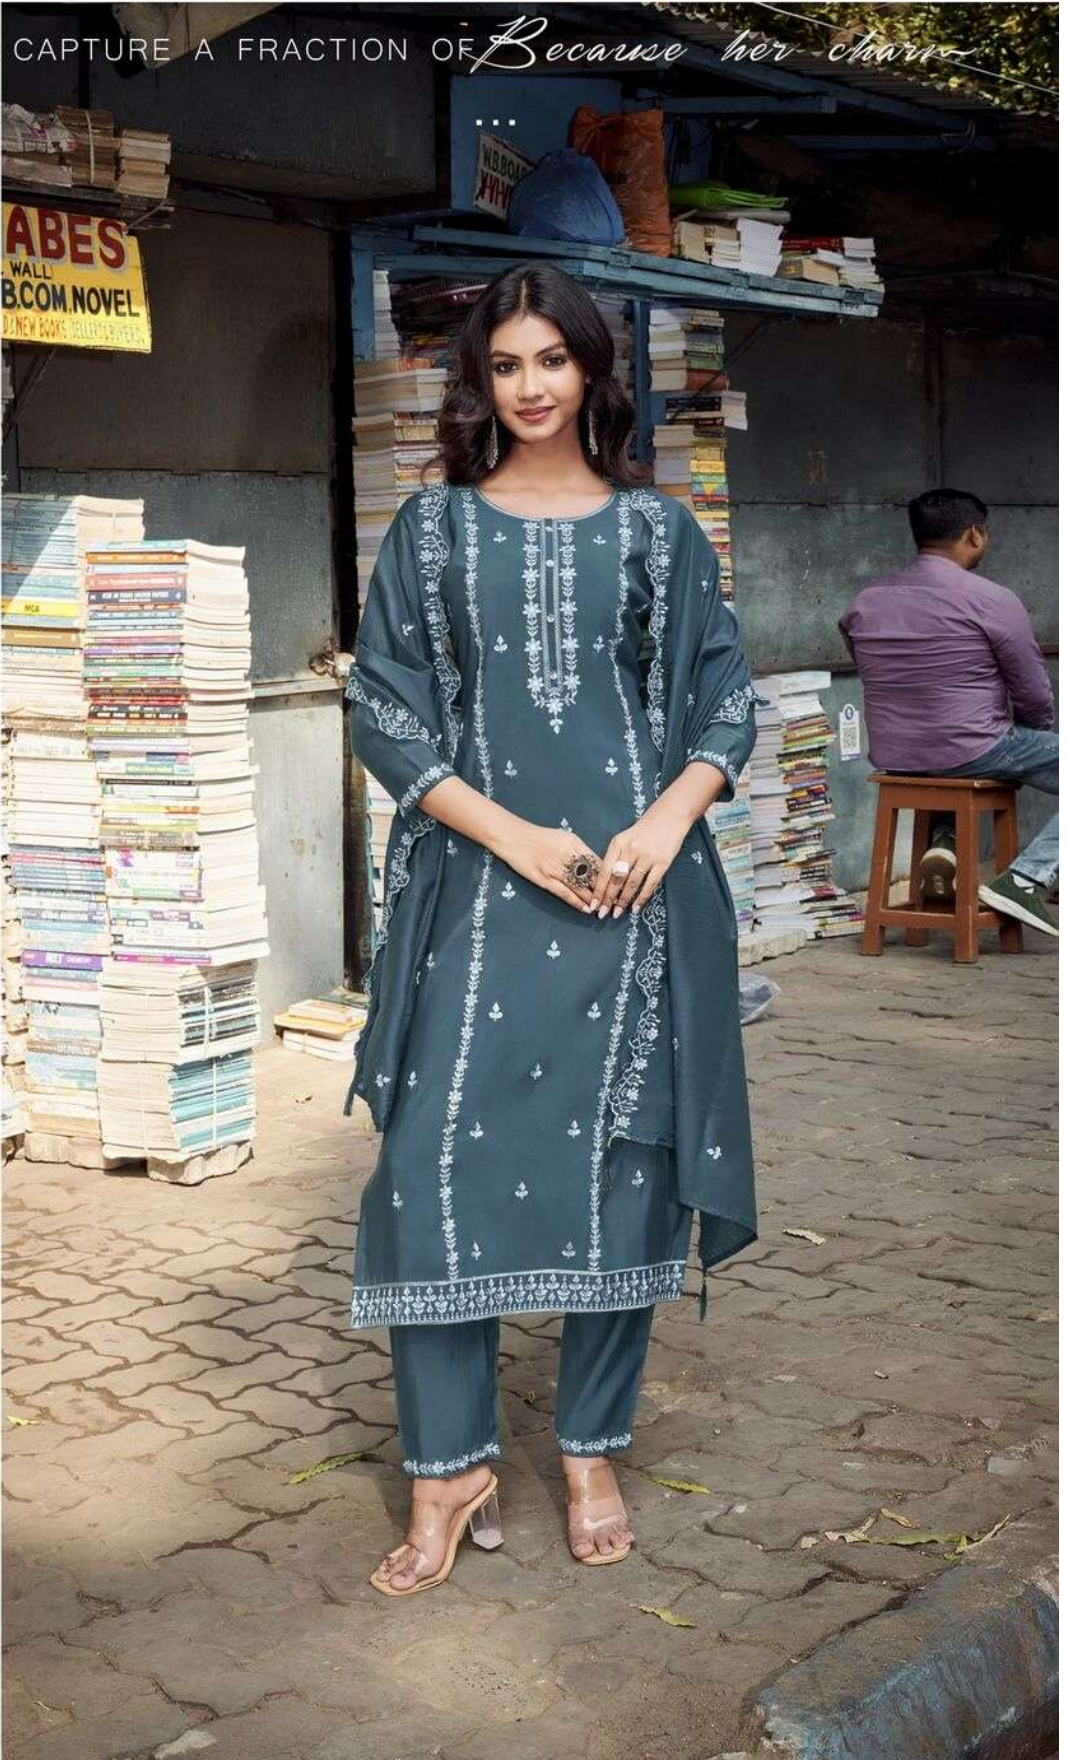

WOODDEE

VICTORIA

কফি
হাউসে
বুজদান
সকাল ৯টা
১৮০০০

NET CAT

WOODEE

	FABRICS DETAILS
[STYLE]	STRAIGHT CUT TOP BOTTOM DUPATTA
[TOP+BOTTOM]	PREMIUM PURE VISCOSE ROMAN WITH TOP FULL COTTON MALL INNER AND THREAD WORK
[DUPATTA]	PREMIUM PURE VISCOSE MASLINE THREAD CUTWORK WITH LATKAN

CAPTURE A FRACTION OF *Because her charm*

WOODEE

~ D.NO. 1006 ~

~ D.NO. 1001 ~

~ D.NO. 1002 ~

~ D.NO. 1003 ~

~ D.NO. 1004 ~

~ D.NO. 1005 ~