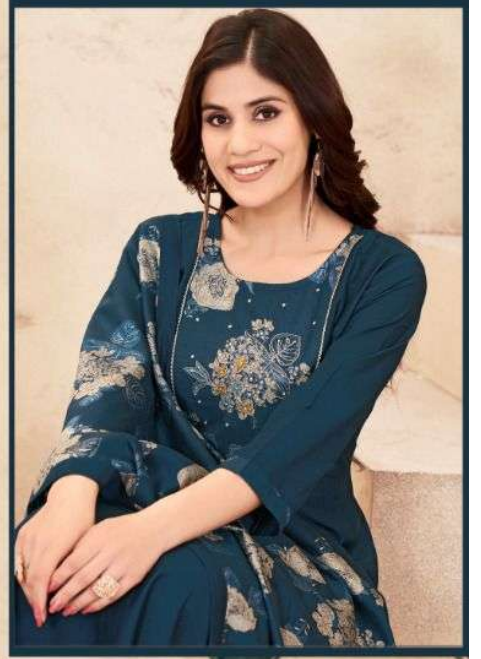

कुहू®

FEEL THE FASHION

कुहू®

FEEL THE FASHION

READYMADE SET
KURTI+PANT+DUPATTA
. 3 PSC .

D.NO.4833