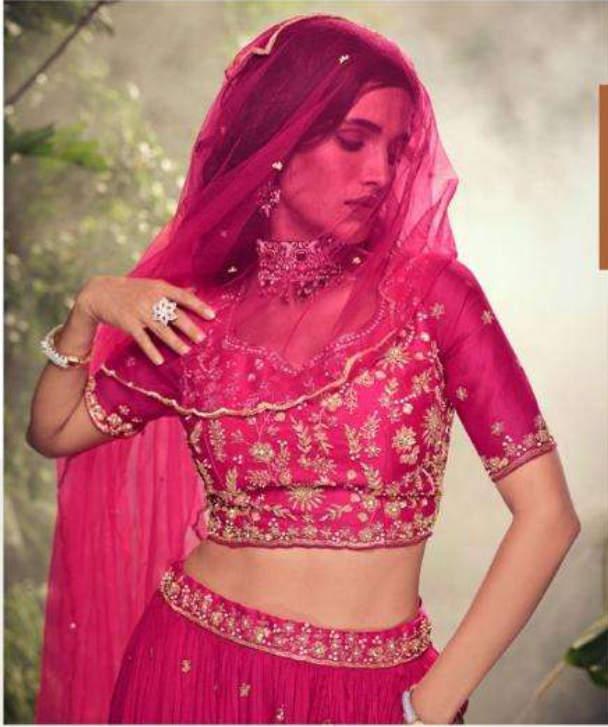

SAYURI®
Designer

*Make everyday fashionable.....everything
you need for a fabulous, fresh
wardrobe...A round up of the hottest
trends this seasons*

---

*This season look up with some
truly inspiring & elegantly*

D NO : 5736