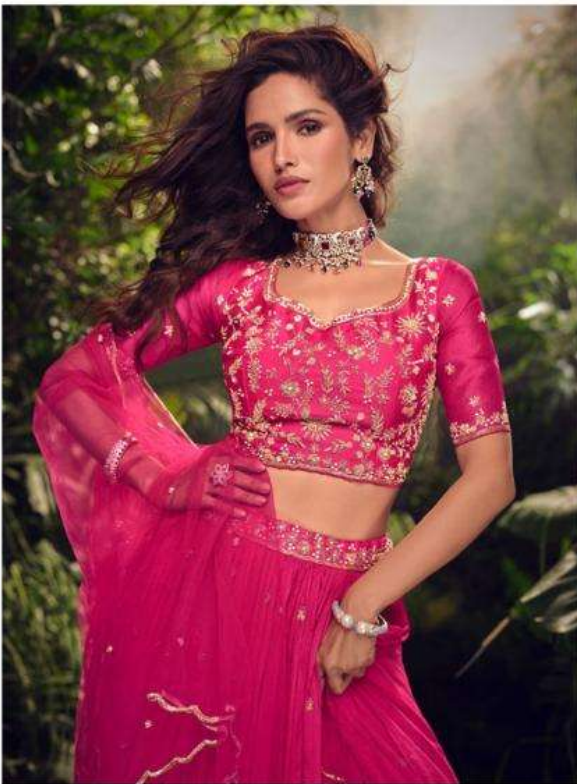

C R I

SAYURI®
Designer

---

*This season look up with some
truly inspiring & elegantly*

D NO : 5736