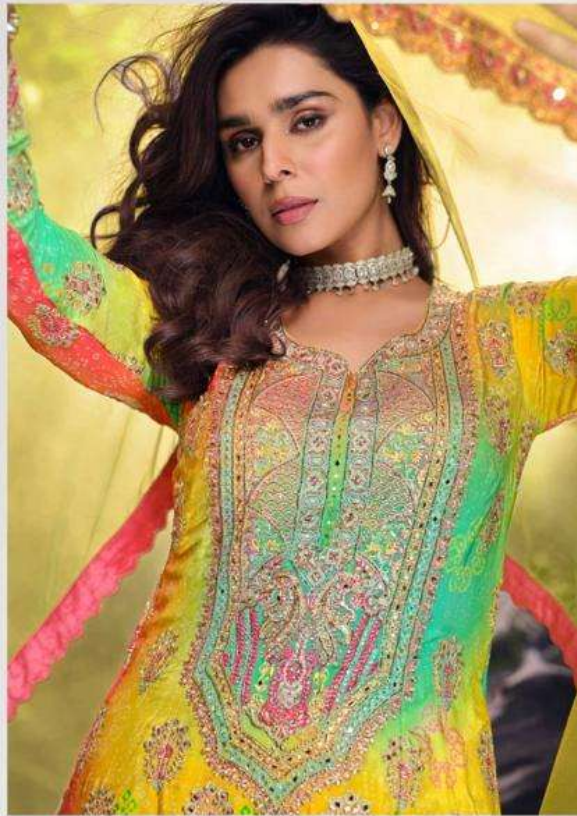

# CARNIVAL

**SAYURI**<sup>®</sup>  
Designer

**SAYURI**<sup>®</sup>  
— Designer

**VIGO**

**D NO : 5723**

**SAYURI**<sup>®</sup>  
Designer

**LUXURIOUS**

D NO : 5723

# FASHION

**SAYURI**<sup>®</sup>  
Designer

D NO : 5725

**Blast of bright colors-one of  
this season's most favorite fashion trends**

**SAYURI**<sup>®</sup>  
Designer

**MAGICAL MYSTERY**

**D NO : 5724**

**SAYURI**<sup>®</sup>  
Designer

Powerful prints & patterns a  
fashion trend for the daring fashionista

D NO : 5725