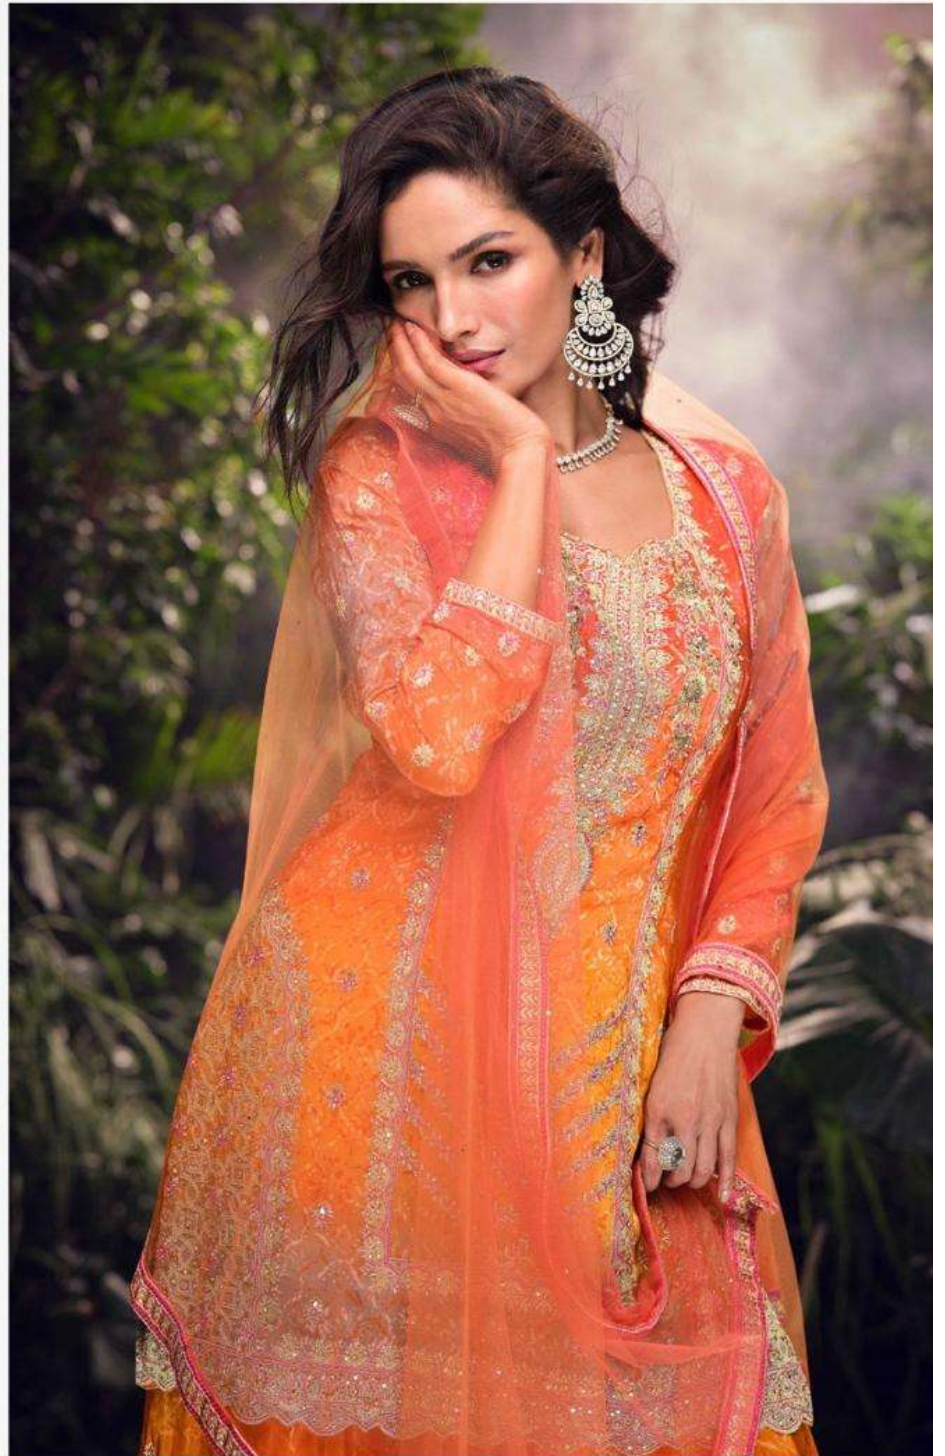

# CARNIVAL

**SAYURI**<sup>®</sup>  
Designer

**SAYURI**<sup>®</sup>  
— Designer

**VIGO**

**D NO : 5723**

**SAYURI**<sup>®</sup>  
Designer

**LUXURIOUS**

D NO : 5723

# FASHION

**SAYURI**<sup>®</sup>  
Designer

D NO : 5725

**Blast of bright colors-one of  
this season's most favorite fashion trends**

**SAYURI**<sup>®</sup>  
Designer

**MAGICAL MYSTERY**

**D NO : 5724**

**SAYURI**<sup>®</sup>  
Designer

Powerful prints & patterns a  
fashion trend for the daring fashionista

D NO : 5725