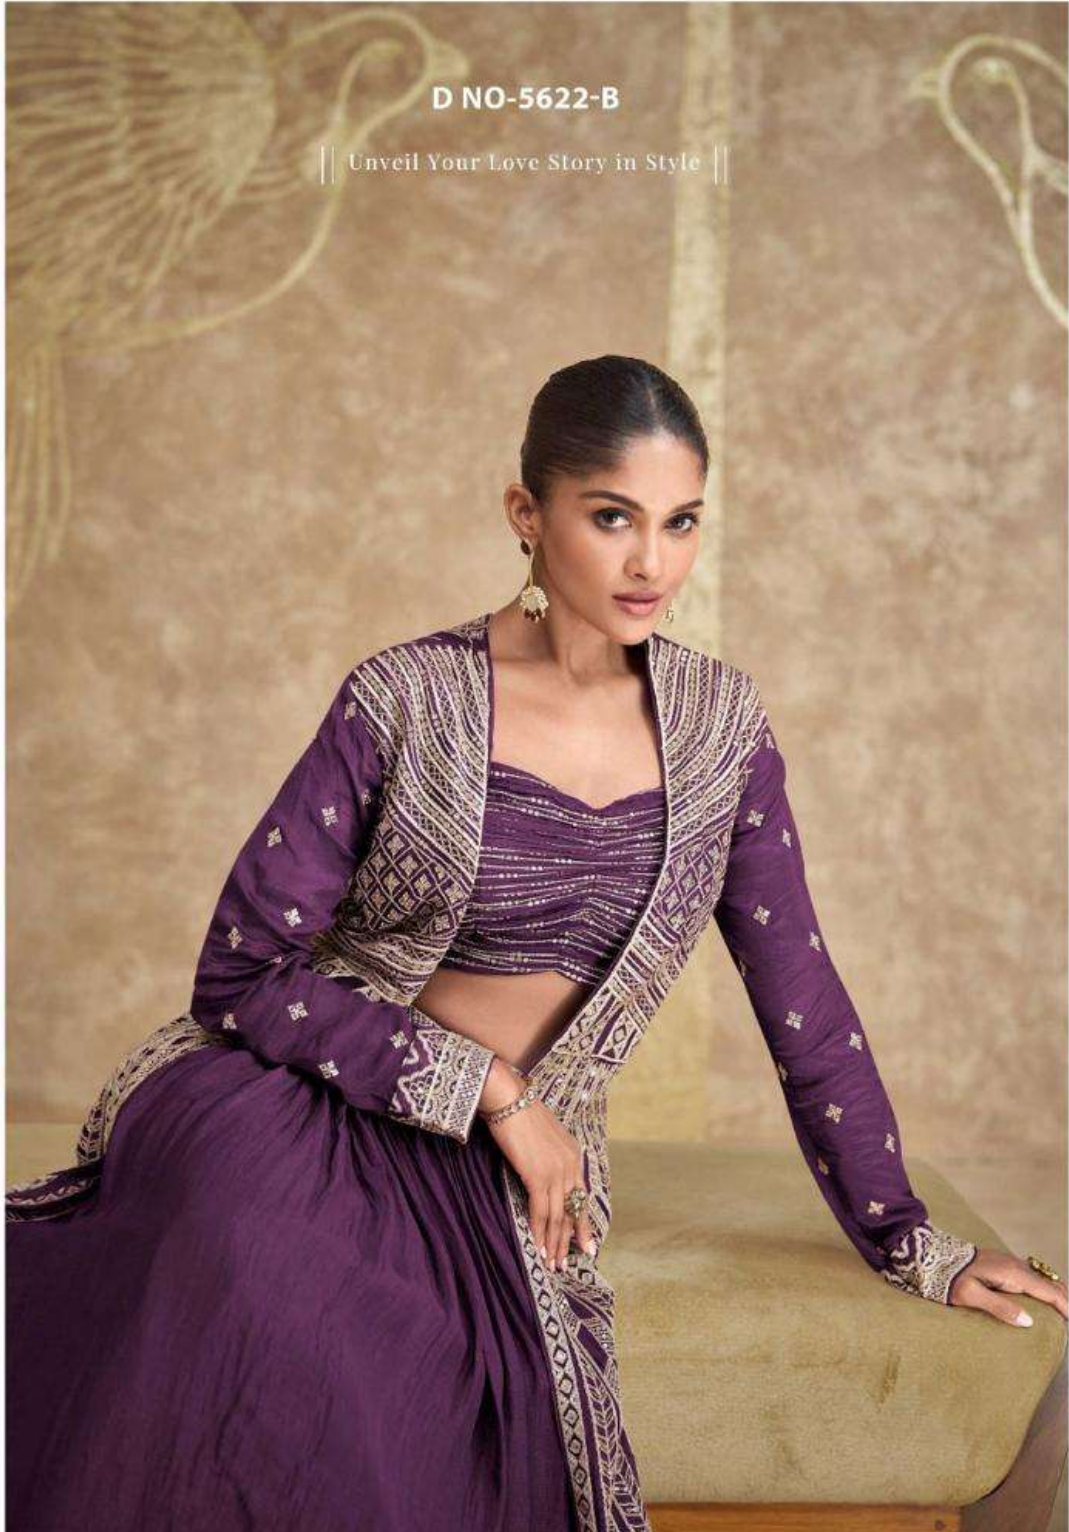

SAYURI®
Designer

TYOHAAR
GOLD

|| Elegance Woven into Every Moment ||

D NO-5622

SAYURI[®]
Designer

D NO-5622-B

|| Unveil Your Love Story in Style ||

|| Elegance Woven into Every Moment ||