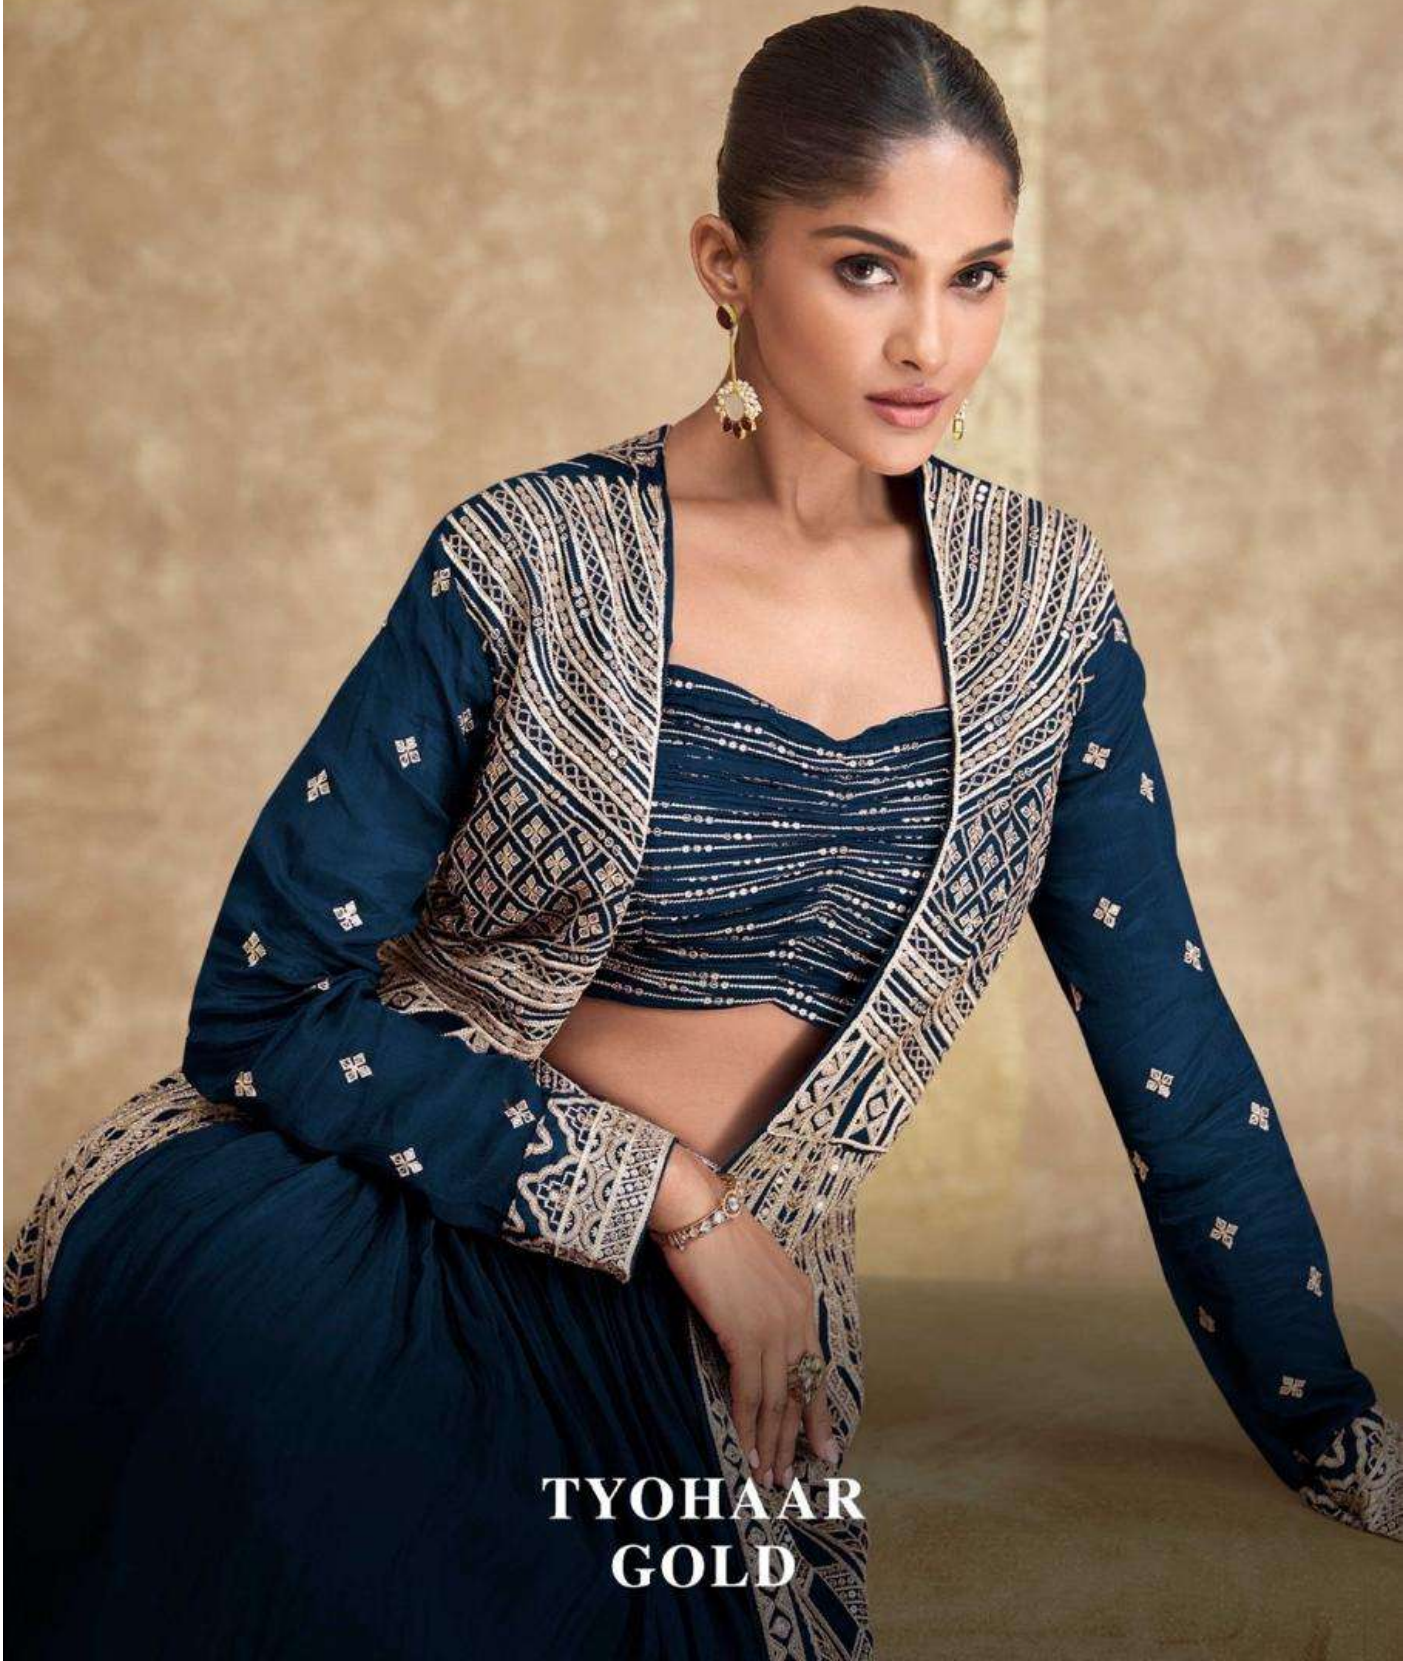

SAYURI®
Designer

TYOHAAR
GOLD

|| Elegance Woven into Every Moment ||

D NO-5622

SAYURI[®]
Designer

D NO-5622-B

|| Unveil Your Love Story in Style ||

|| Elegance Woven into Every Moment ||