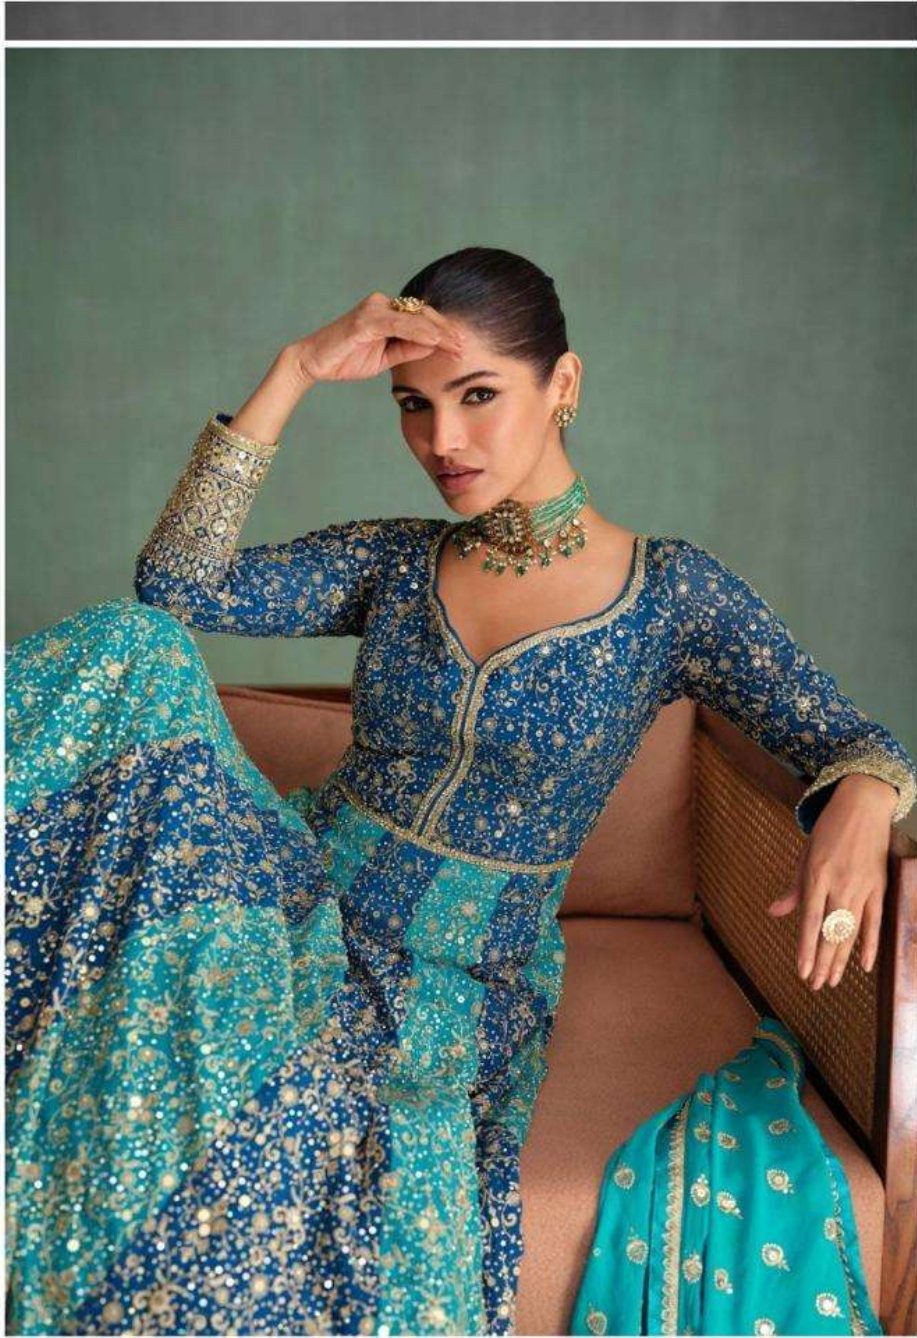

SAYURI®
Designer

www.sayuridesigner.com

D NO-5657

Classic Elegance