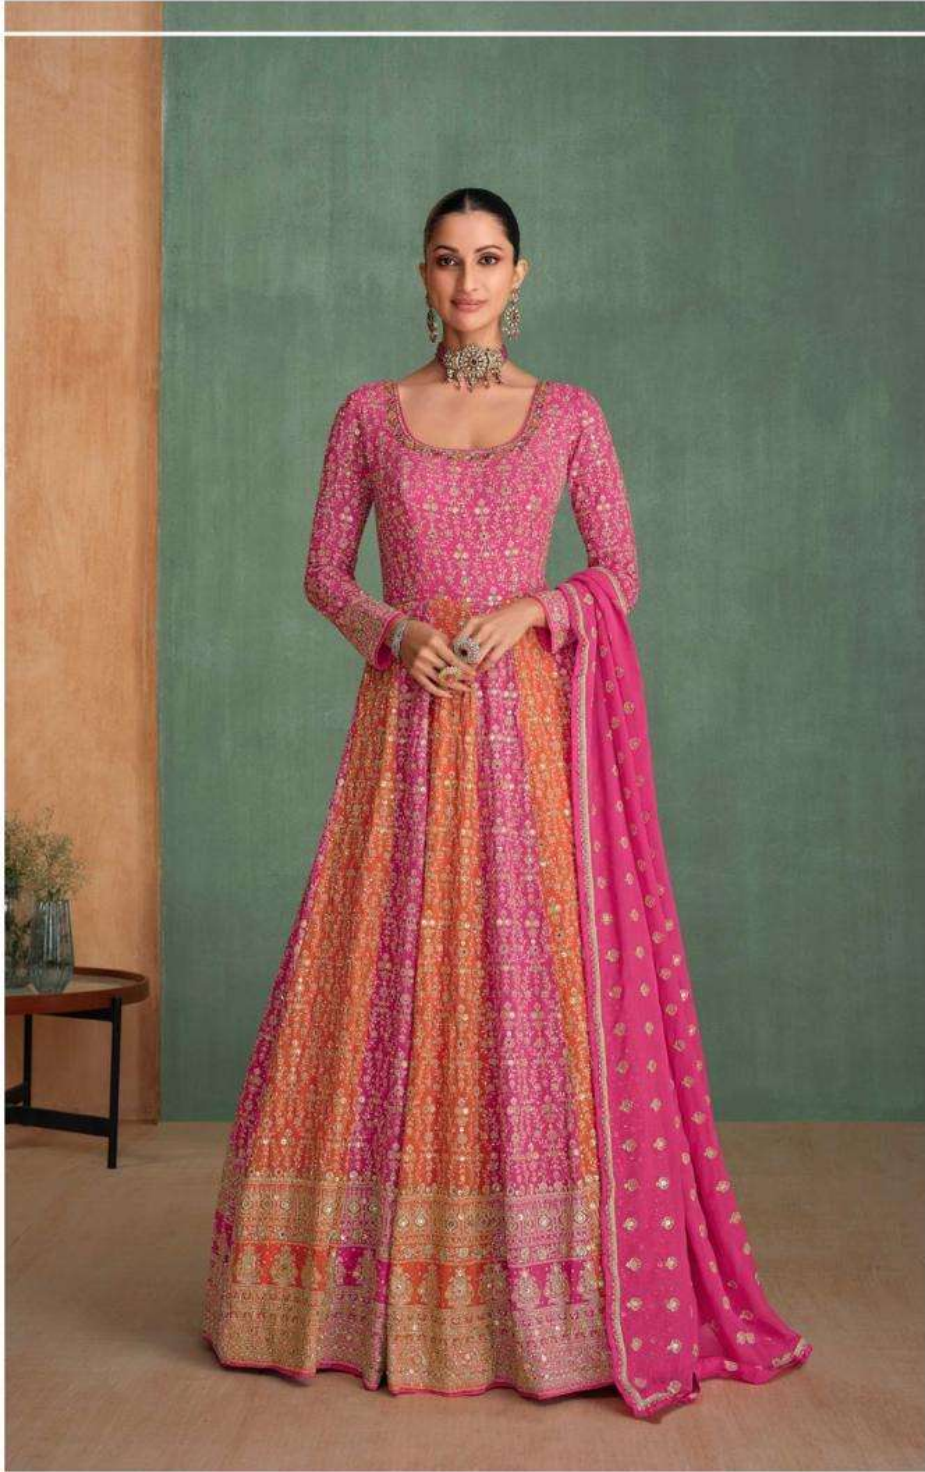

# RANG RASIYA

  
SAYURI®  
Designer

SAYURI<sup>®</sup>  
Designer

[www.sayuridesigner.com](http://www.sayuridesigner.com)

**D NO-5656**

Classic Elegance

SAYURI<sup>®</sup>  
Designer

[www.sayuridesigner.com](http://www.sayuridesigner.com)