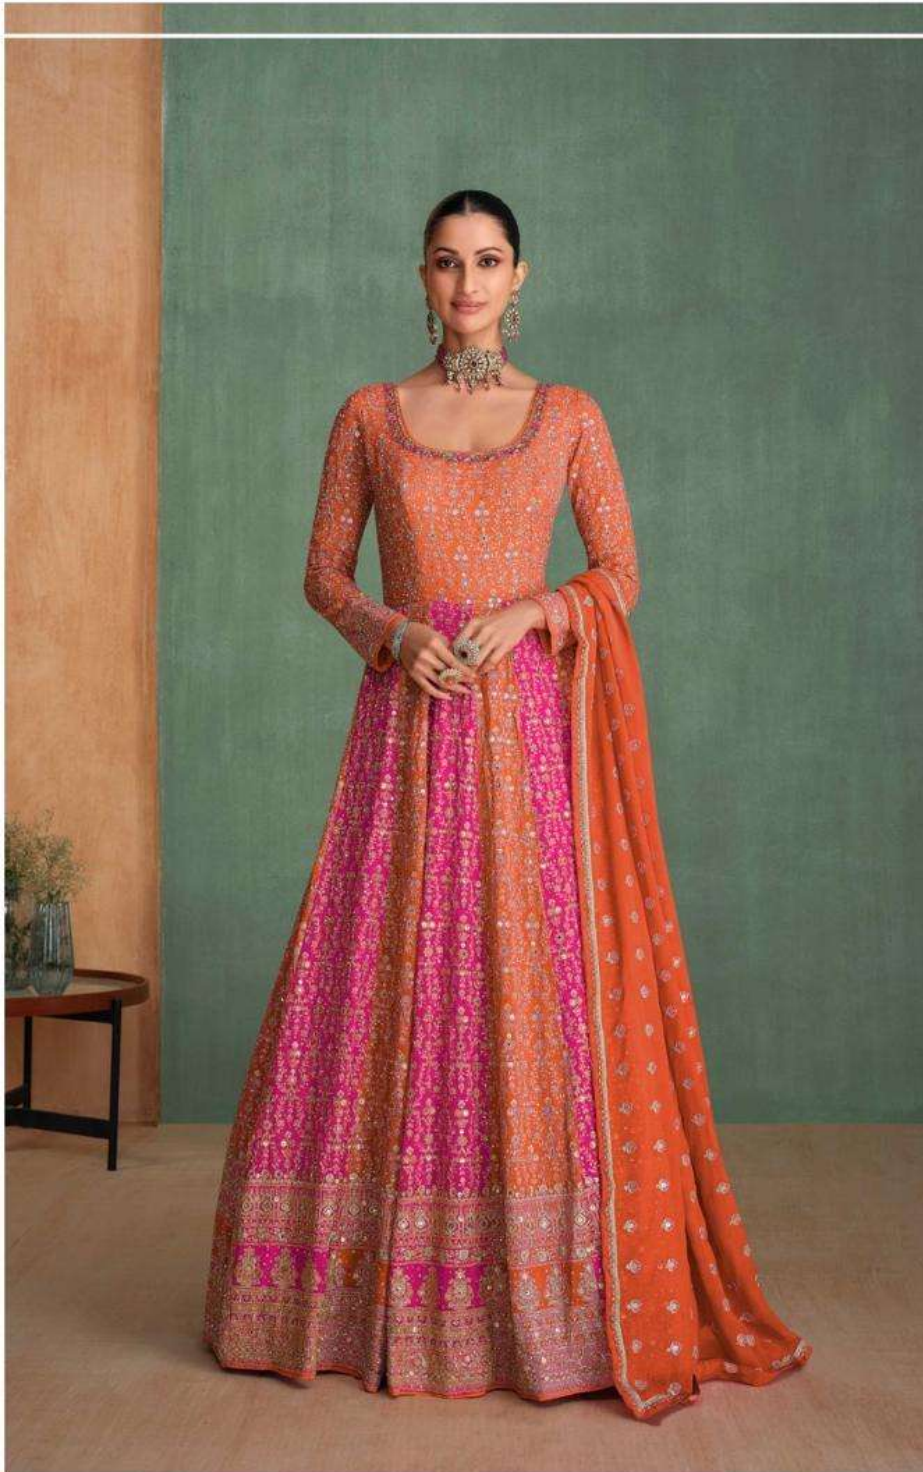

# RANG RASIYA

  
SAYURI®  
Designer

SAYURI<sup>®</sup>  
Designer

[www.sayuridesigner.com](http://www.sayuridesigner.com)

**D NO-5656**

Classic Elegance

SAYURI<sup>®</sup>  
Designer

[www.sayuridesigner.com](http://www.sayuridesigner.com)