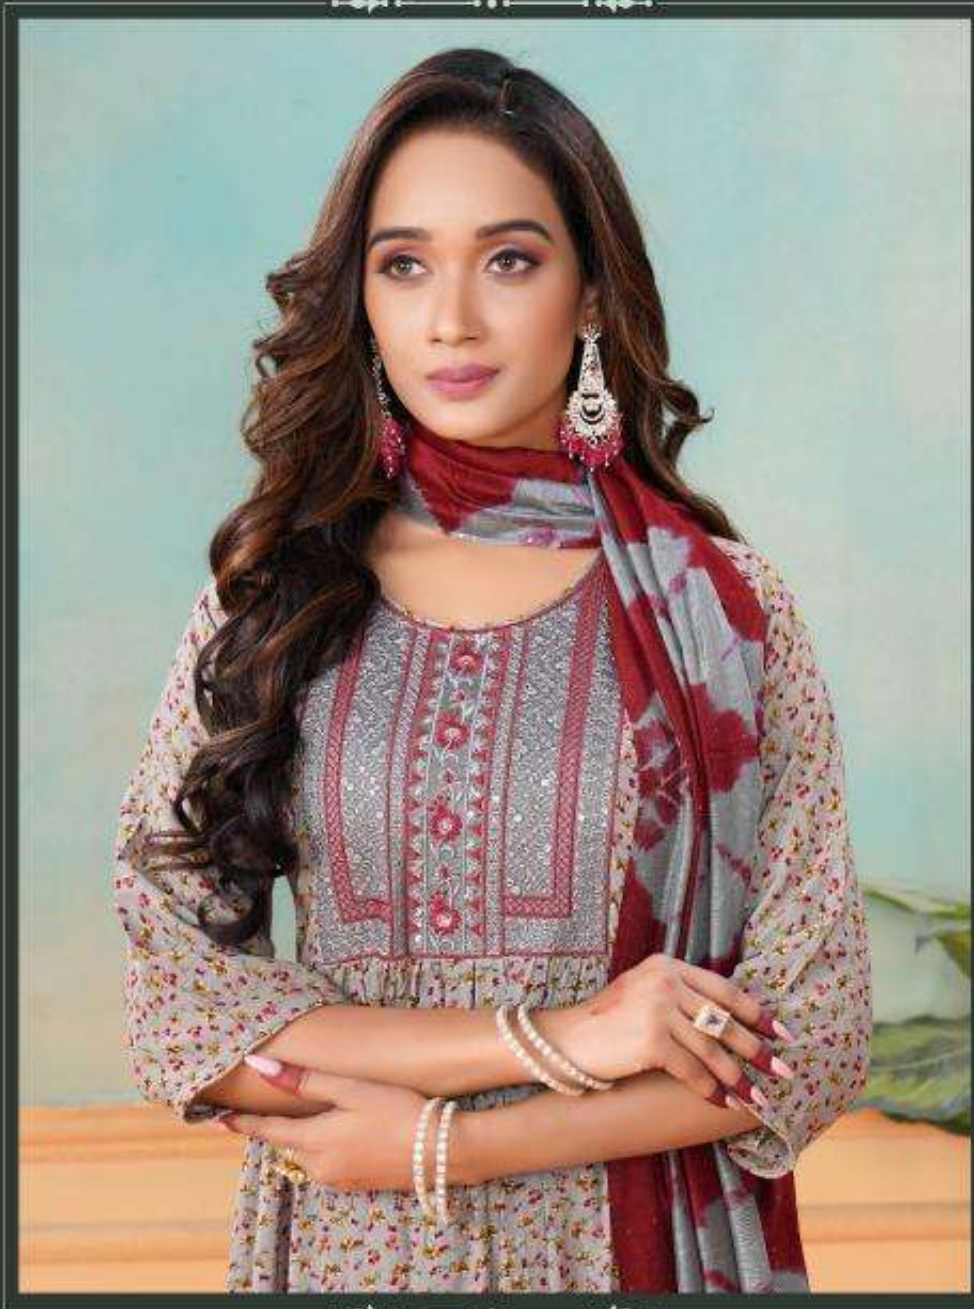

<sup>®</sup>  
*Paavi*  
a product of mahavir creation

This design shows  
our commitment  
towards unveiling  
the real beauty  
and personality of  
modern Indian women  
by offering fabrics.

*Paavi*  
a product of mahavir creation

**D NO . 6003**

<sup>®</sup>  
*Paari*  
a product of mahavir creation

This design shows our commitment towards unveiling the real beauty and personality of modern Indian women by offering fabrics.

<sup>®</sup>  
*Paari*  
a product of mahavir creation