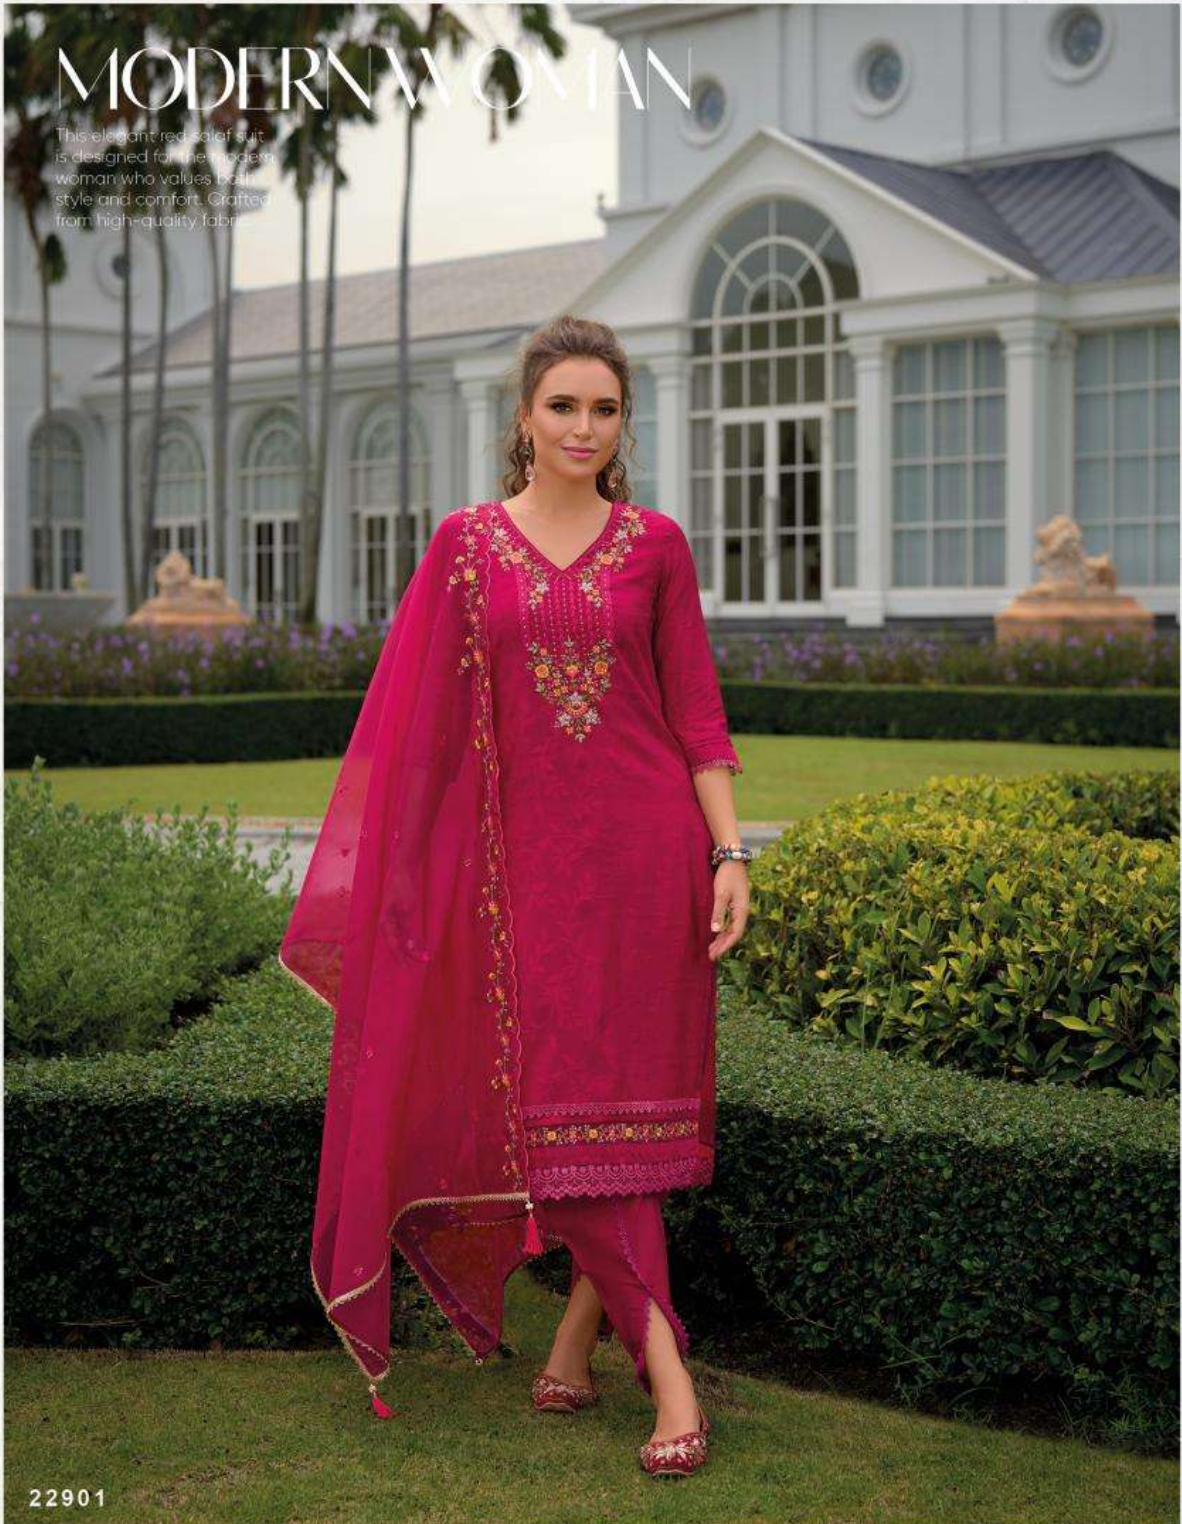

# MODERN WOMAN

This elegant red salaf suit is designed for the modern woman who values both style and comfort. Crafted from high-quality fabrics.

22901

FESTIVALS  
NEW ARRIVAL  
L&L  
NEW COLLECTION 2024