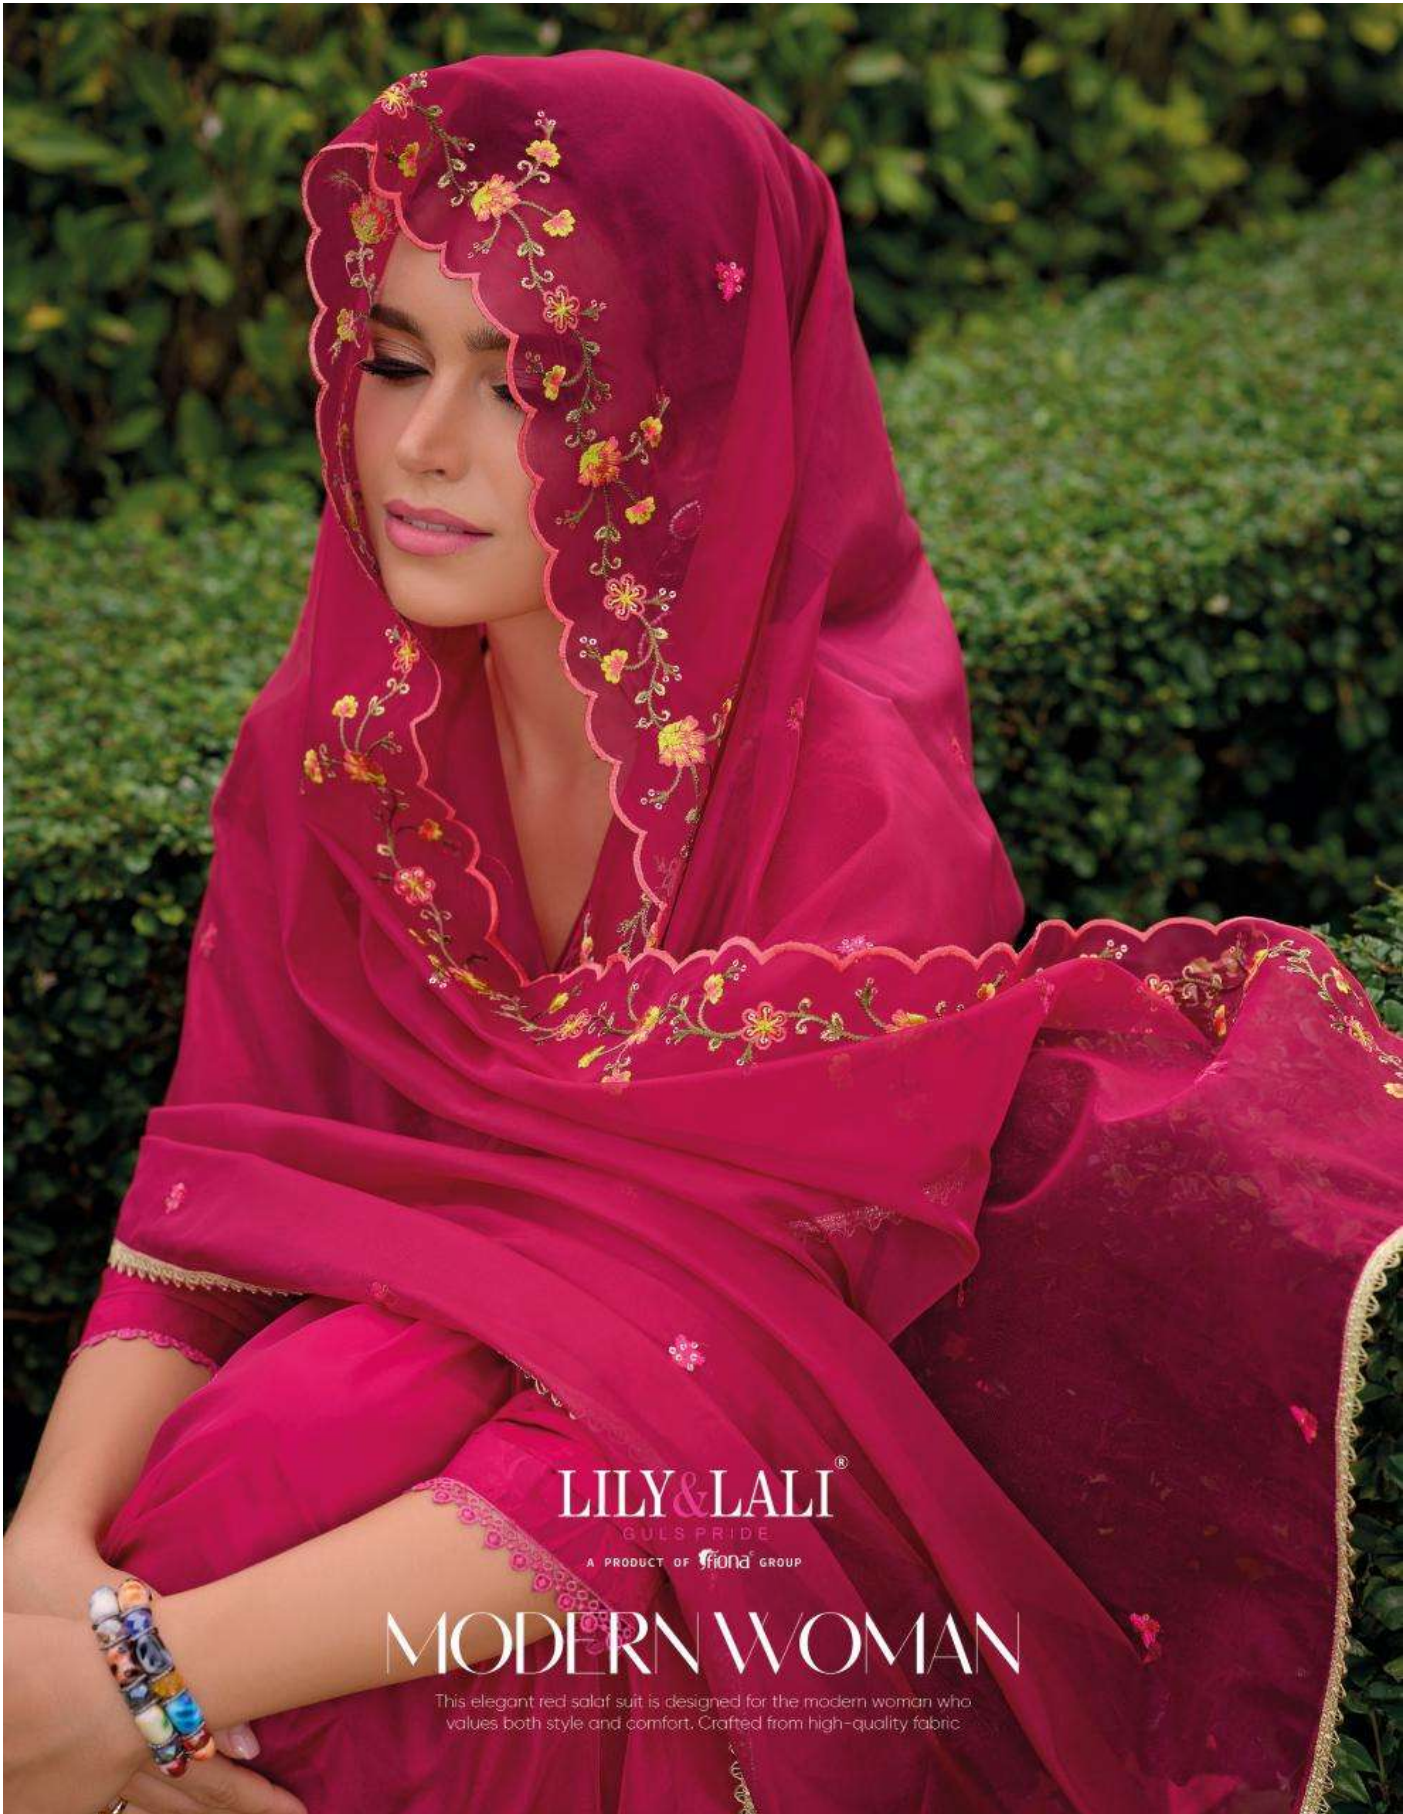

LILY&LALI®
GULS PRIDE
A PRODUCT OF **fronda** GROUP

MODERN WOMAN

This elegant red salaf suit is designed for the modern woman who values both style and comfort. Crafted from high-quality fabric.