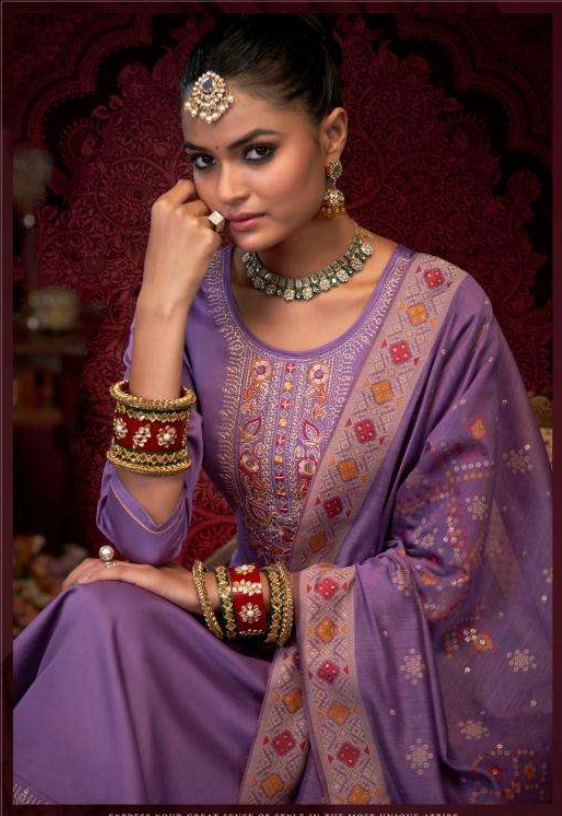

EXPRESS YOUR GREAT SENSE OF STYLE IN THE MOST UNIQUE ATTIRE

D.no. 15101