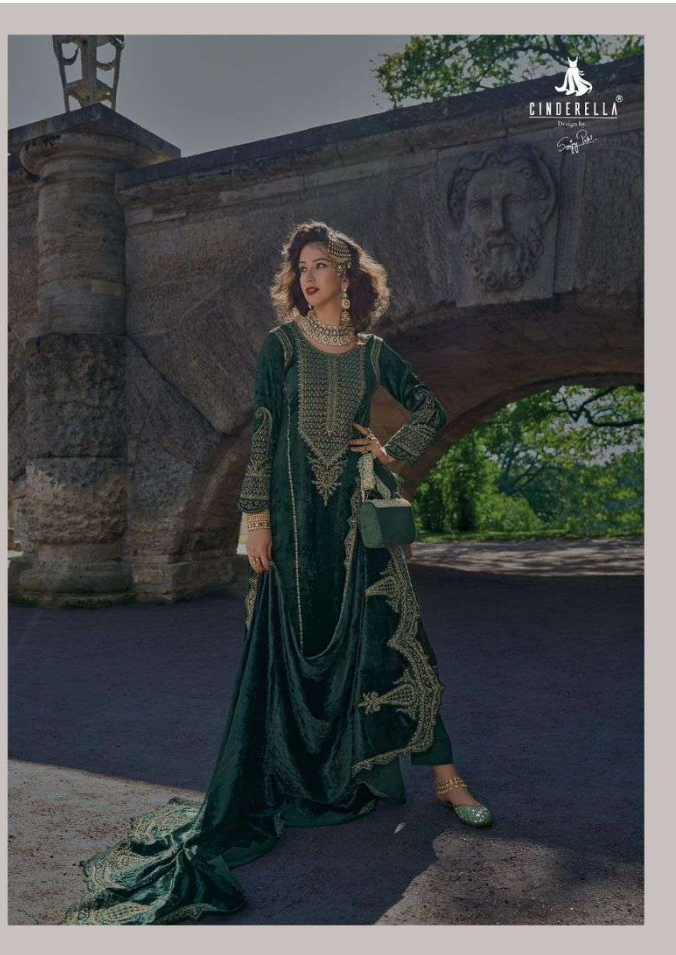

CINDERELLA®  
Design by  
Safiq

A PRODUCT OF  
Kashtbhanjan  
Group

  
**CINDERELLA**  
Design by  
*Saff*

CINDERELLA  
DESIGNER

VM.10787

  
**CINDERELLA**<sup>®</sup>  
Design by  
*Saffi*

  
CINDERELLA®  
Designed by  
Saffi