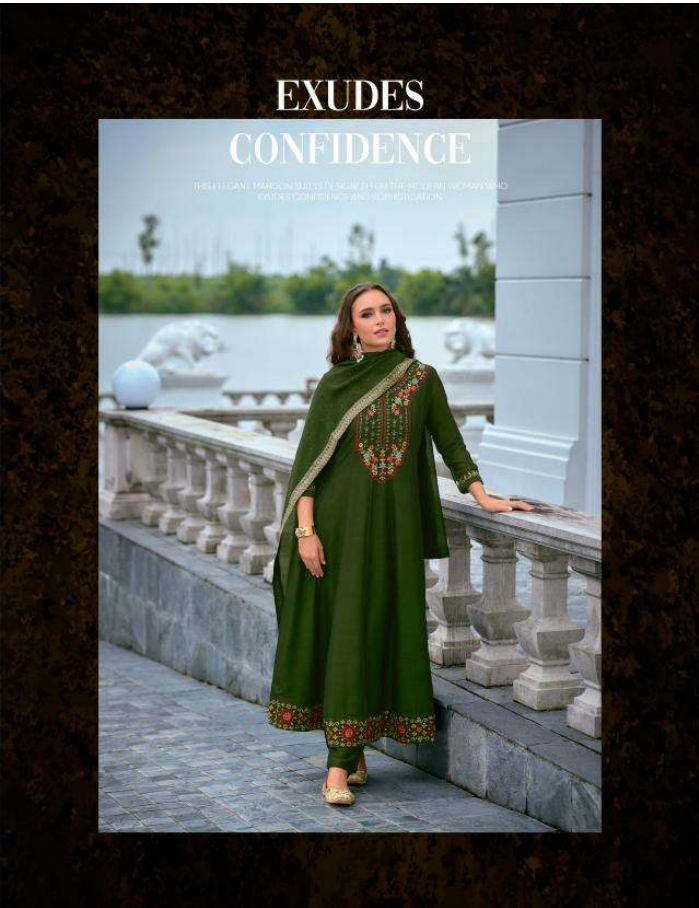

# PROVIDING COMFORT

THE SOFT FEELINGS A TAILORED FIT THAT ACCOMPANIES THE HOUR WHILE  
PROVIDING COMFORT AND LONG-OF-INDULGENT

**LILY & LALI**  
WOMEN'S WEAR  
A PRODUCT OF **ALICIA** GROUP

LILY & LALI<sup>®</sup>  
GULS FAFIQ  
A PRODUCT OF KIRAZI GROUP  
◆ 22803 ◆