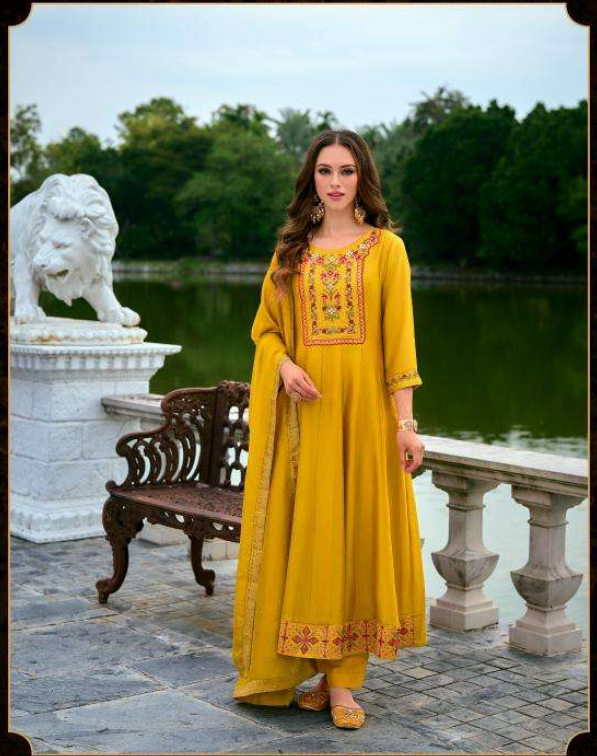

LILY & LALI®
GULSHAN DE
A PRODUCT OF FIFONS GROUP

◆ 22806 ◆