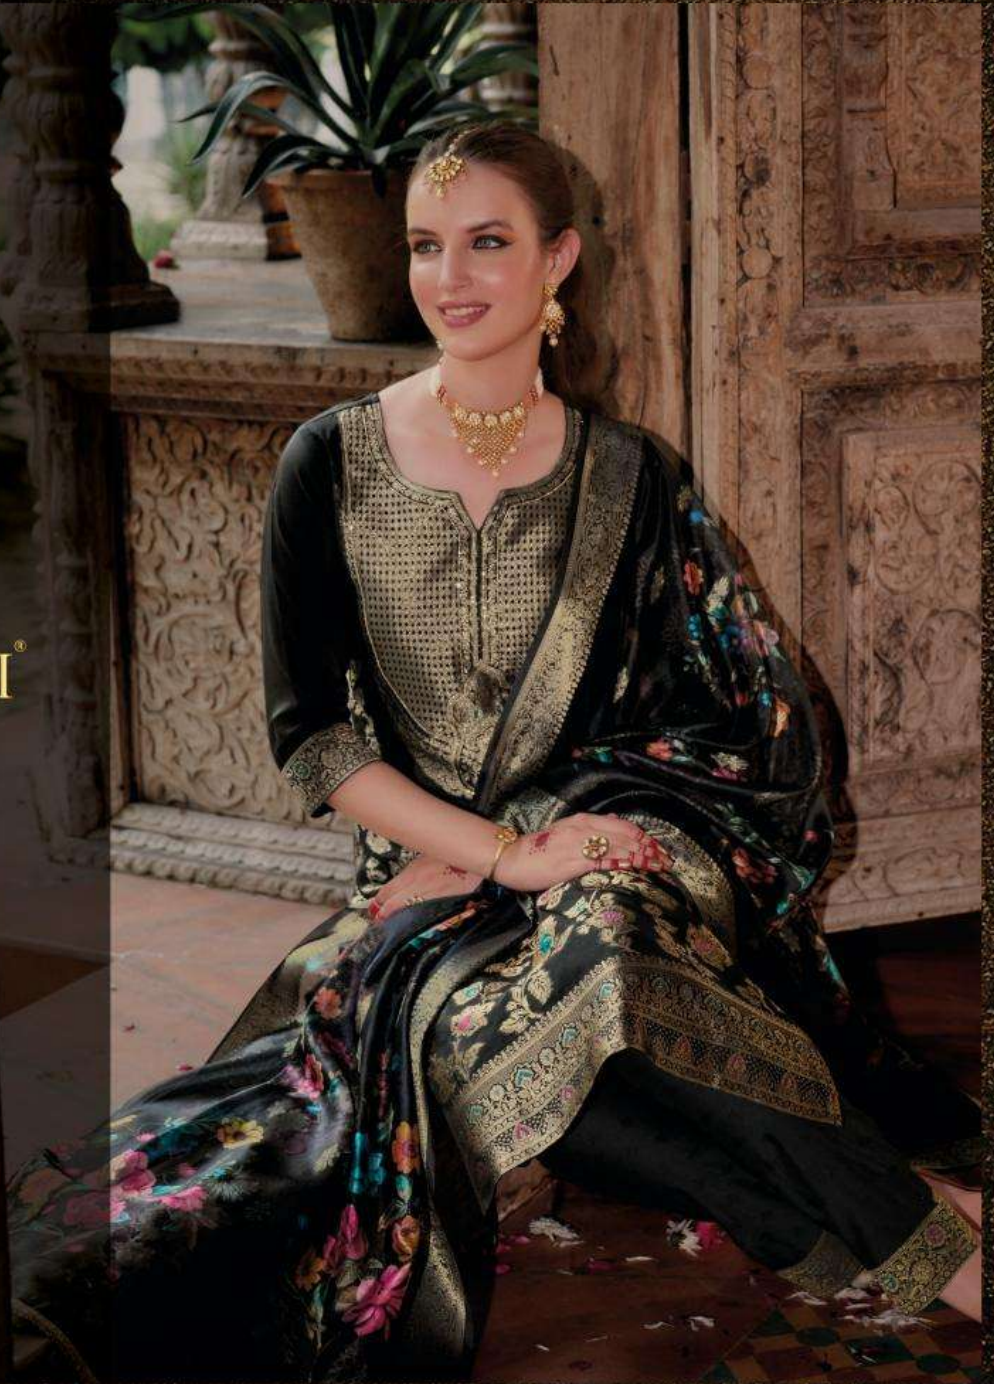

23004

LILY&LALI[®]
GULSPRIDE
A PRODUCT OF *fiona* GROUP

BEAUTIFUL SOUL *Dressing up is a way to celebrate the beautiful soul with in.*

LILY&LALI[®]
GULS PRIDE
A PRODUCT OF *fiona* GROUP

LILY&LALI[®]
GULS PRIDE
A PRODUCT OF *friona* GROUP