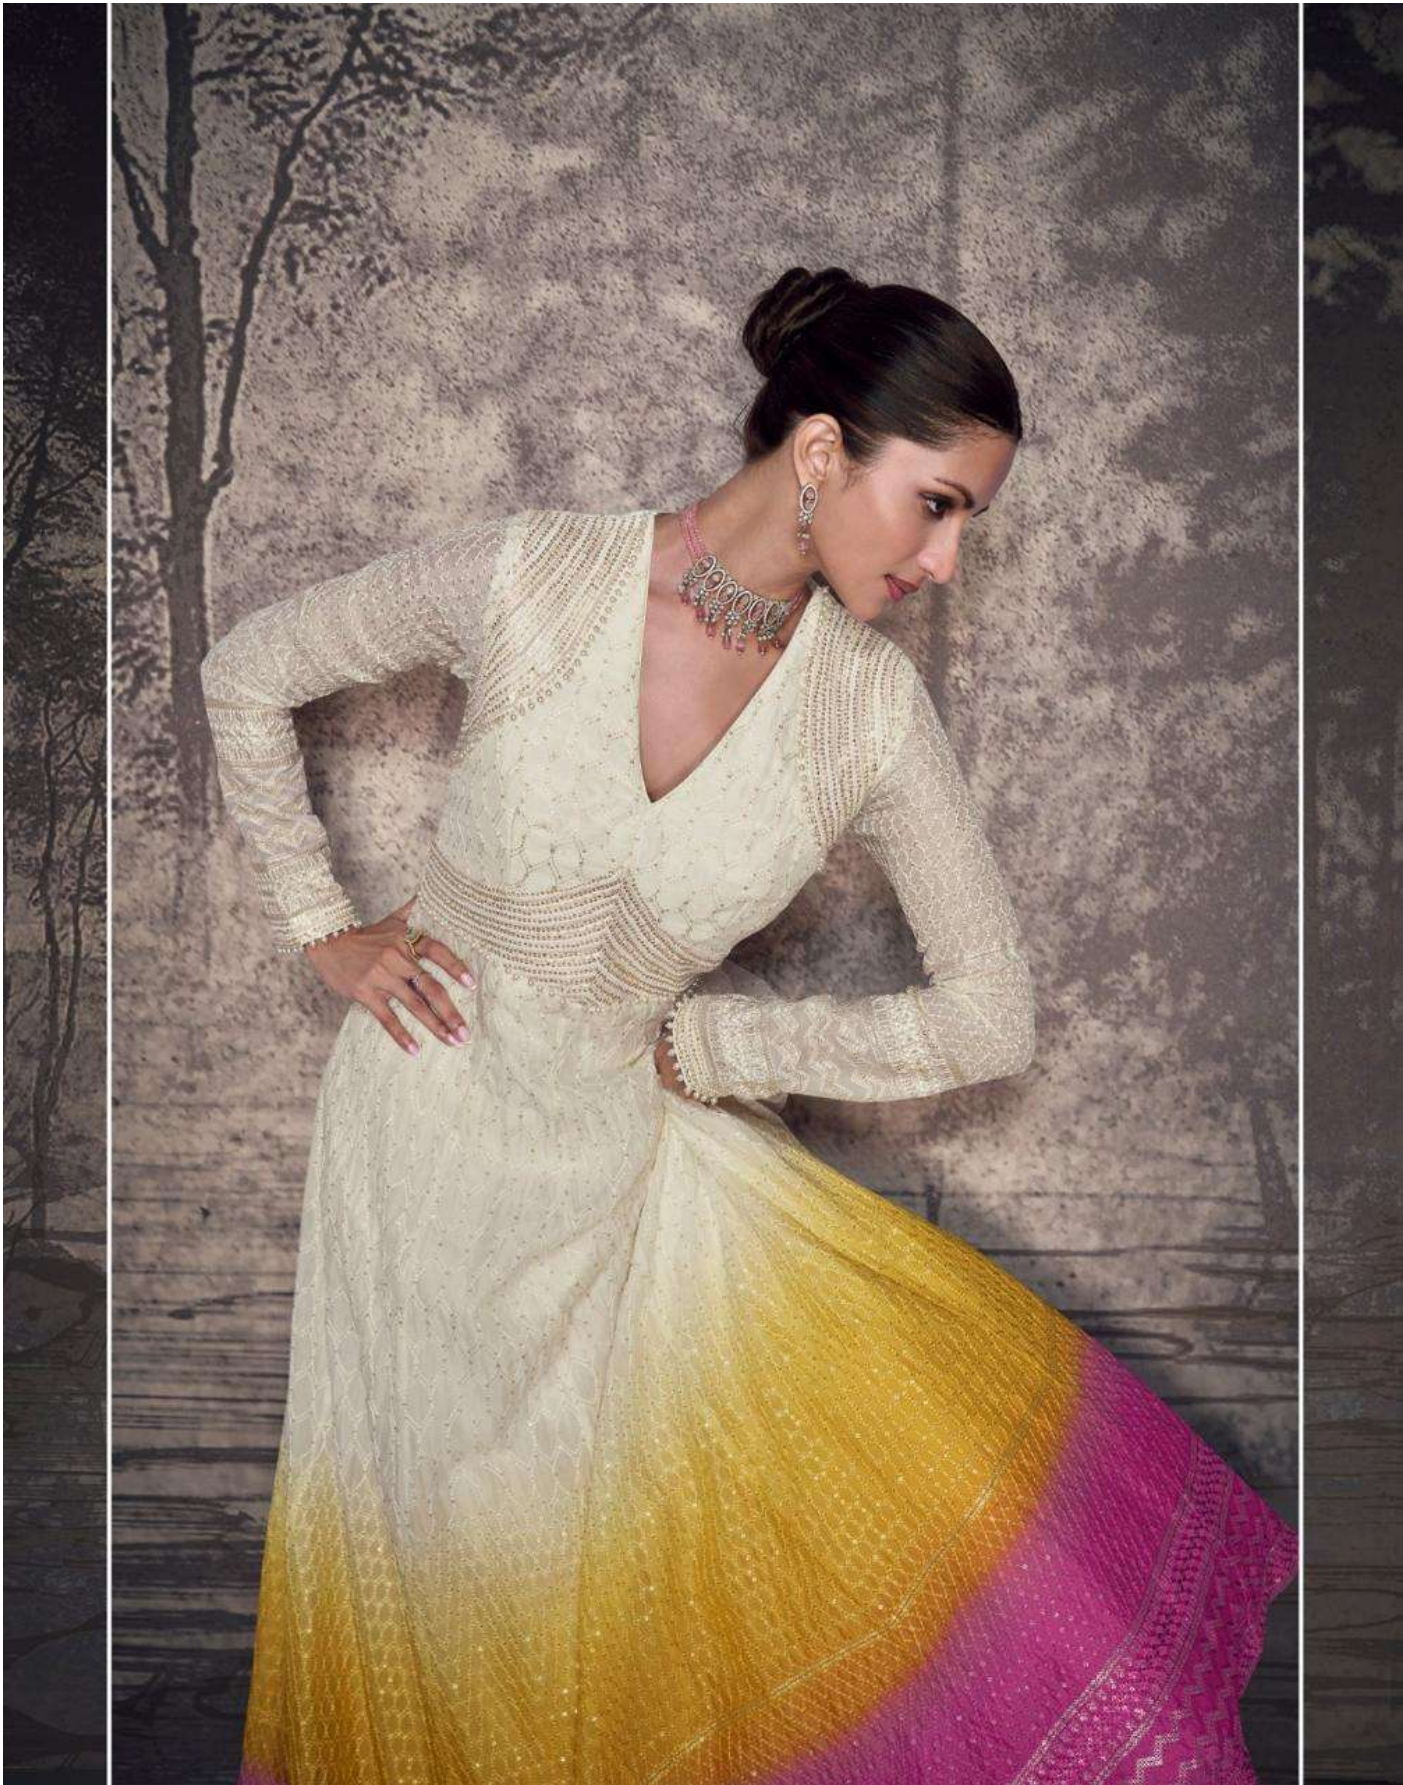

SAYURI®
Designer

Bahaar

Bahaar

SAYURI®
Designer

D NO-5606

SAYURI®
Designer

D NO-5607

SAYURI[®]
Designer

A scintillating plethora of timeless
masterpiece inspired by beauty from Indian culture.

D NO-5608

SAYURI[®]
Designer

D NO-5608

D NO-5606

D NO-5607

D NO-5608

SAYURI[®]
Designer
Bahaar