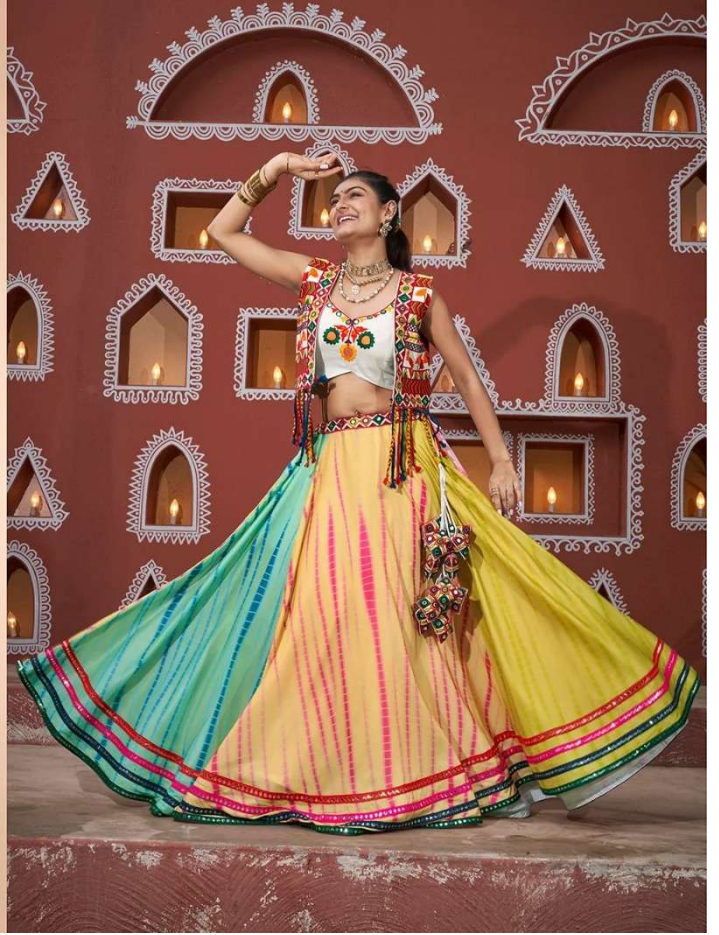

Swastika bhkala

RASS 2461