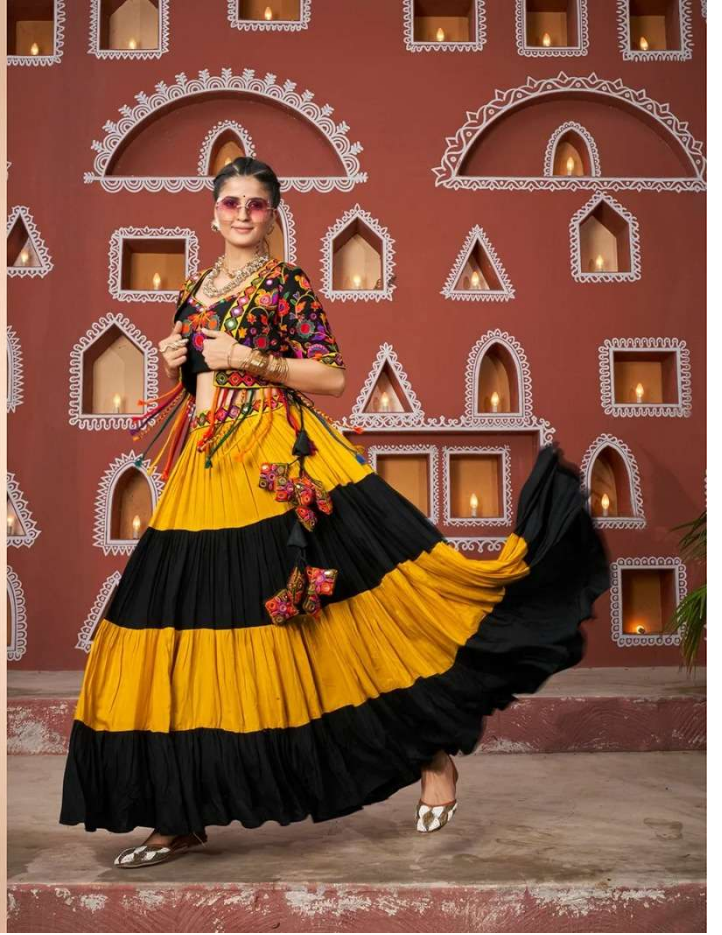

Swastika bhkala

RASS 2462