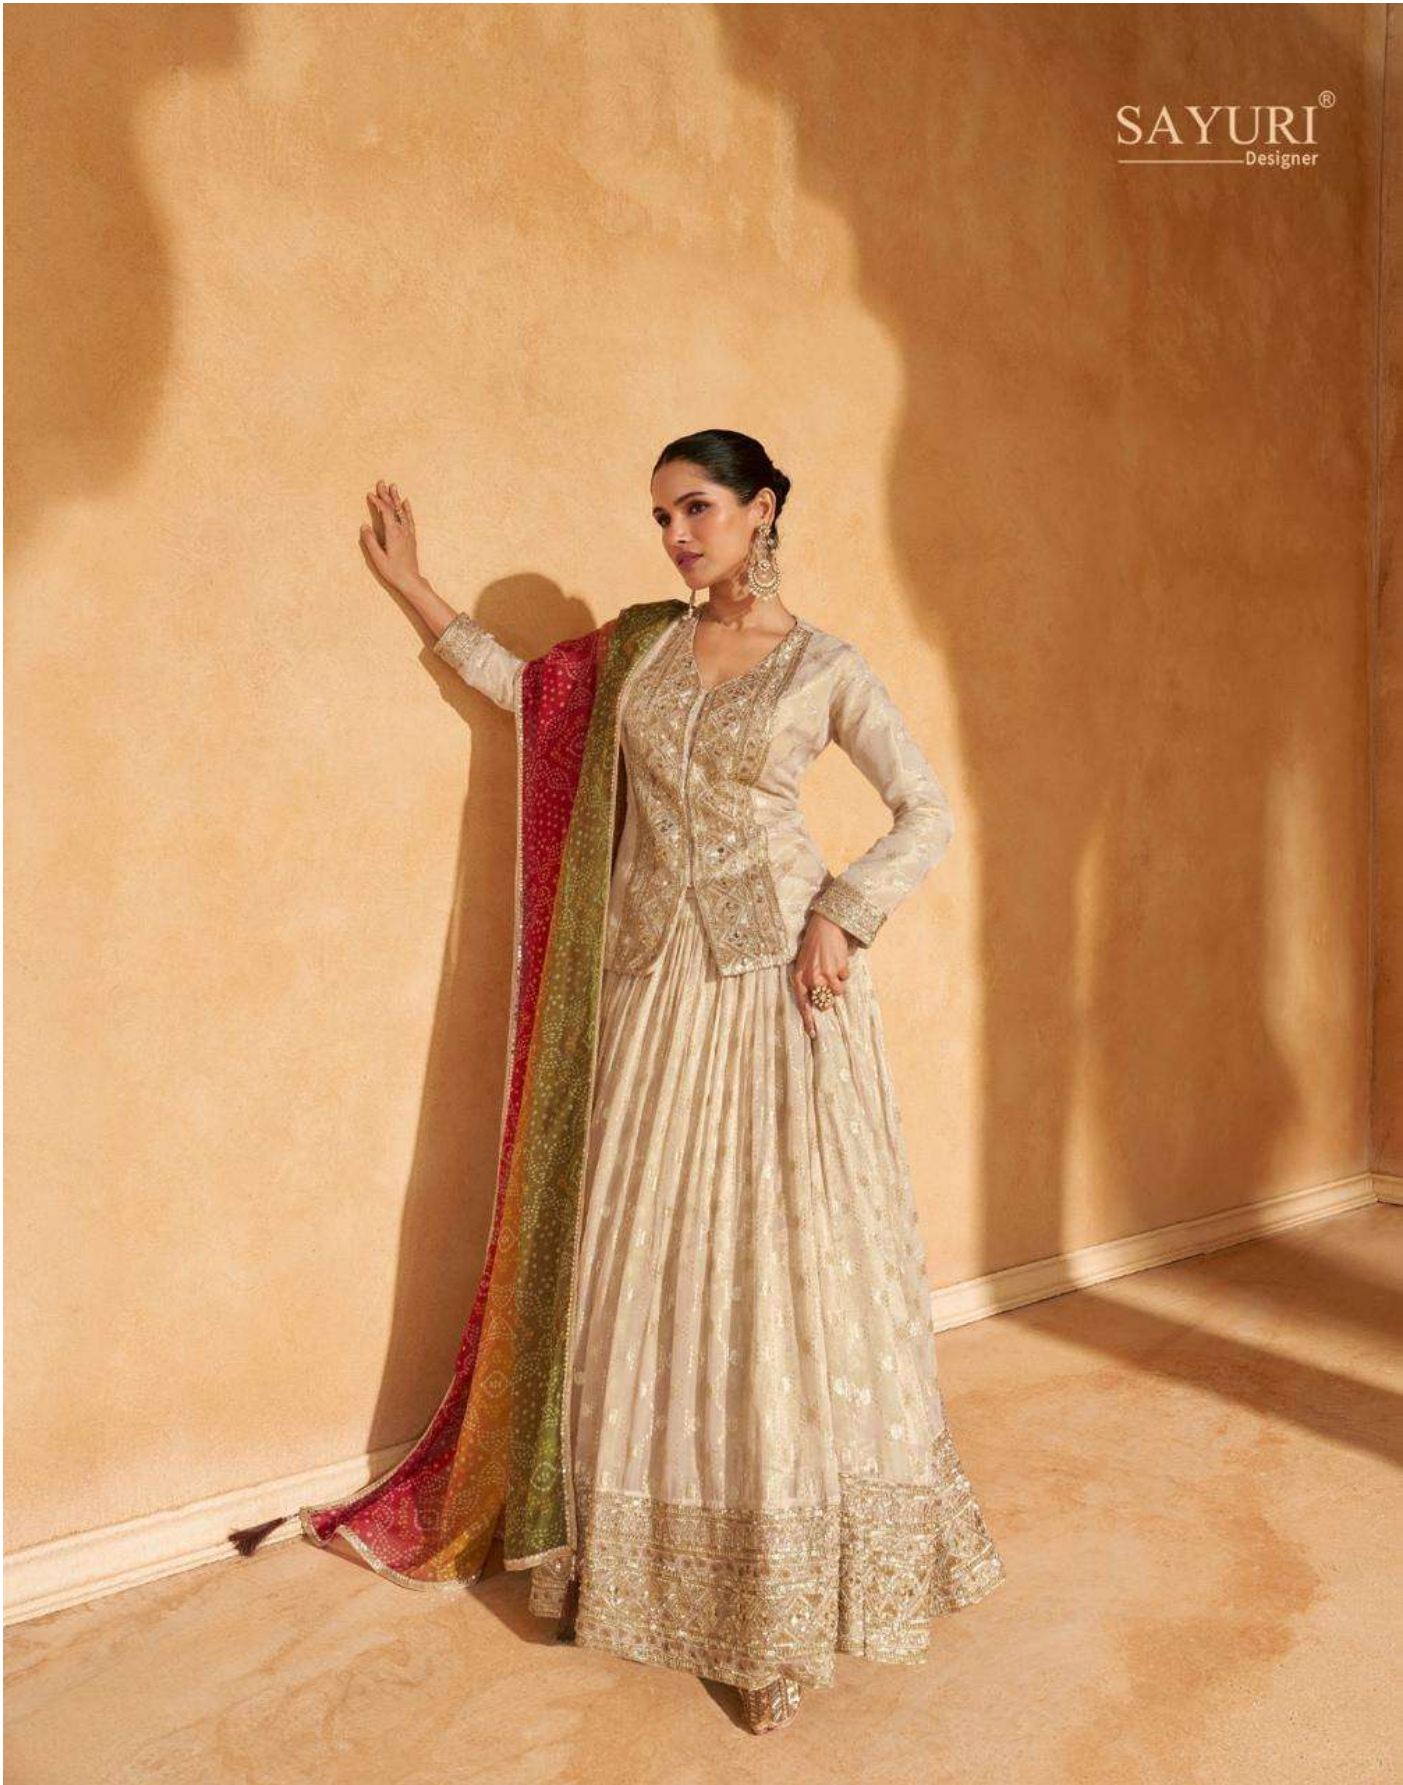

SAYURI®
Designer