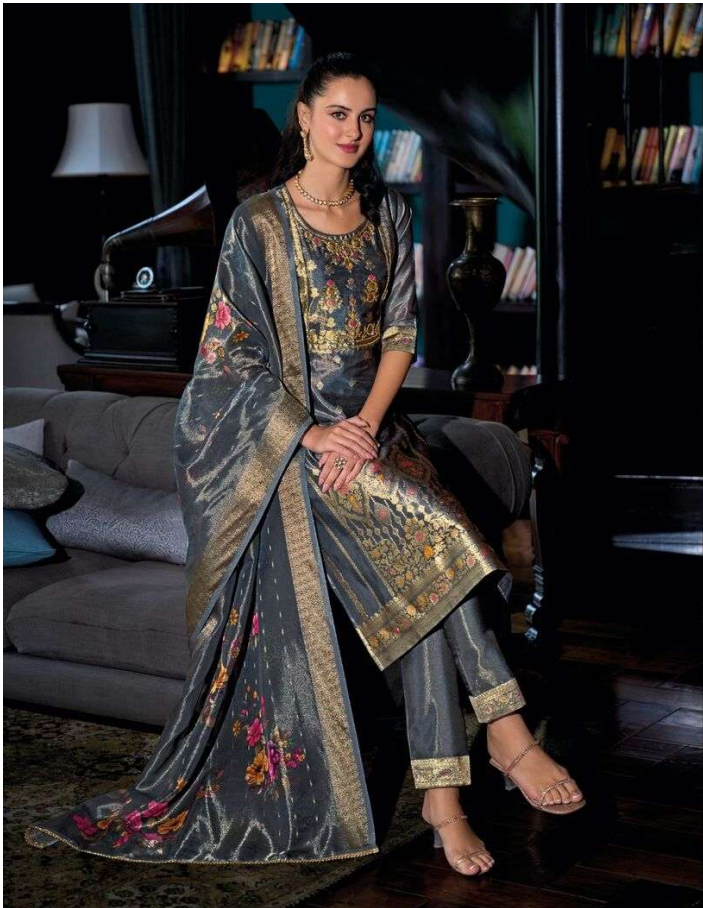

LILY&LALI®
- GUSSE PRIDE -
A PRODUCT OF KIRAN GROUP
F#22404