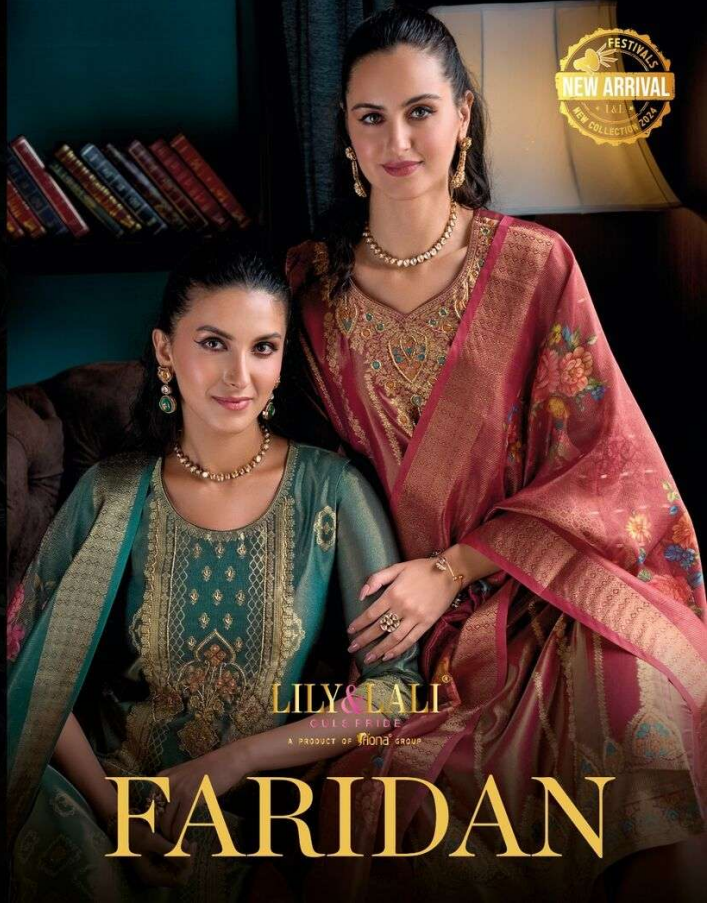

FARIDAN

LILY&LALI
GULF PRIDE
A PRODUCT OF FIONA GROUP

Corporate office:

A-TOWER, SHOP NO 10, GROUND FLOOR, LANDMARK EMPIRES, SAROLI, SURAT, INDIA-395010
PH: 0261 2645451 - 0261 2643451

FOLLOW US

Complimentary Copy Not For Sale

LILY&LALI
GULF PRIDE
A PRODUCT OF FIONA GROUP

FARIDAN