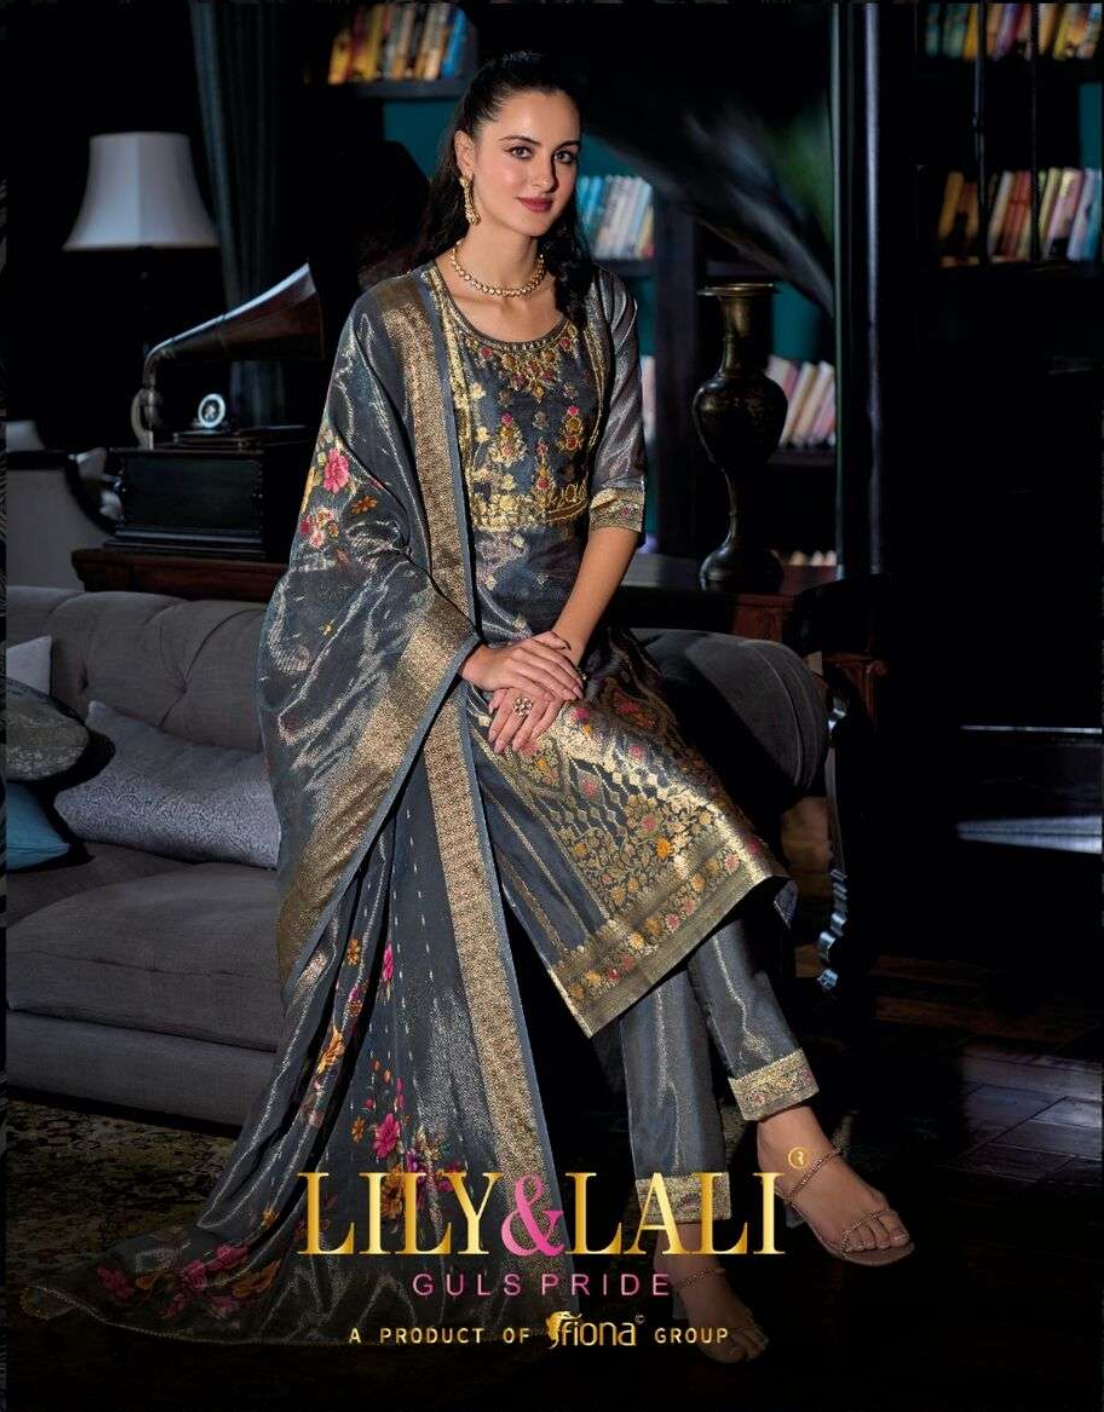

LILY & LALI[®]
CULTS PRIDE
A PRODUCT OF FIONA GROUP

LILY&LALI
GULS PRIDE
A PRODUCT OF WOND GROUP
FW22403

LILY & LALI

GULSPRIDE

A PRODUCT OF **fiona** GROUP

LILY&LALI[®]
- GUSSE PRIDE -
A PRODUCT OF KIRAN GROUP
F#22404