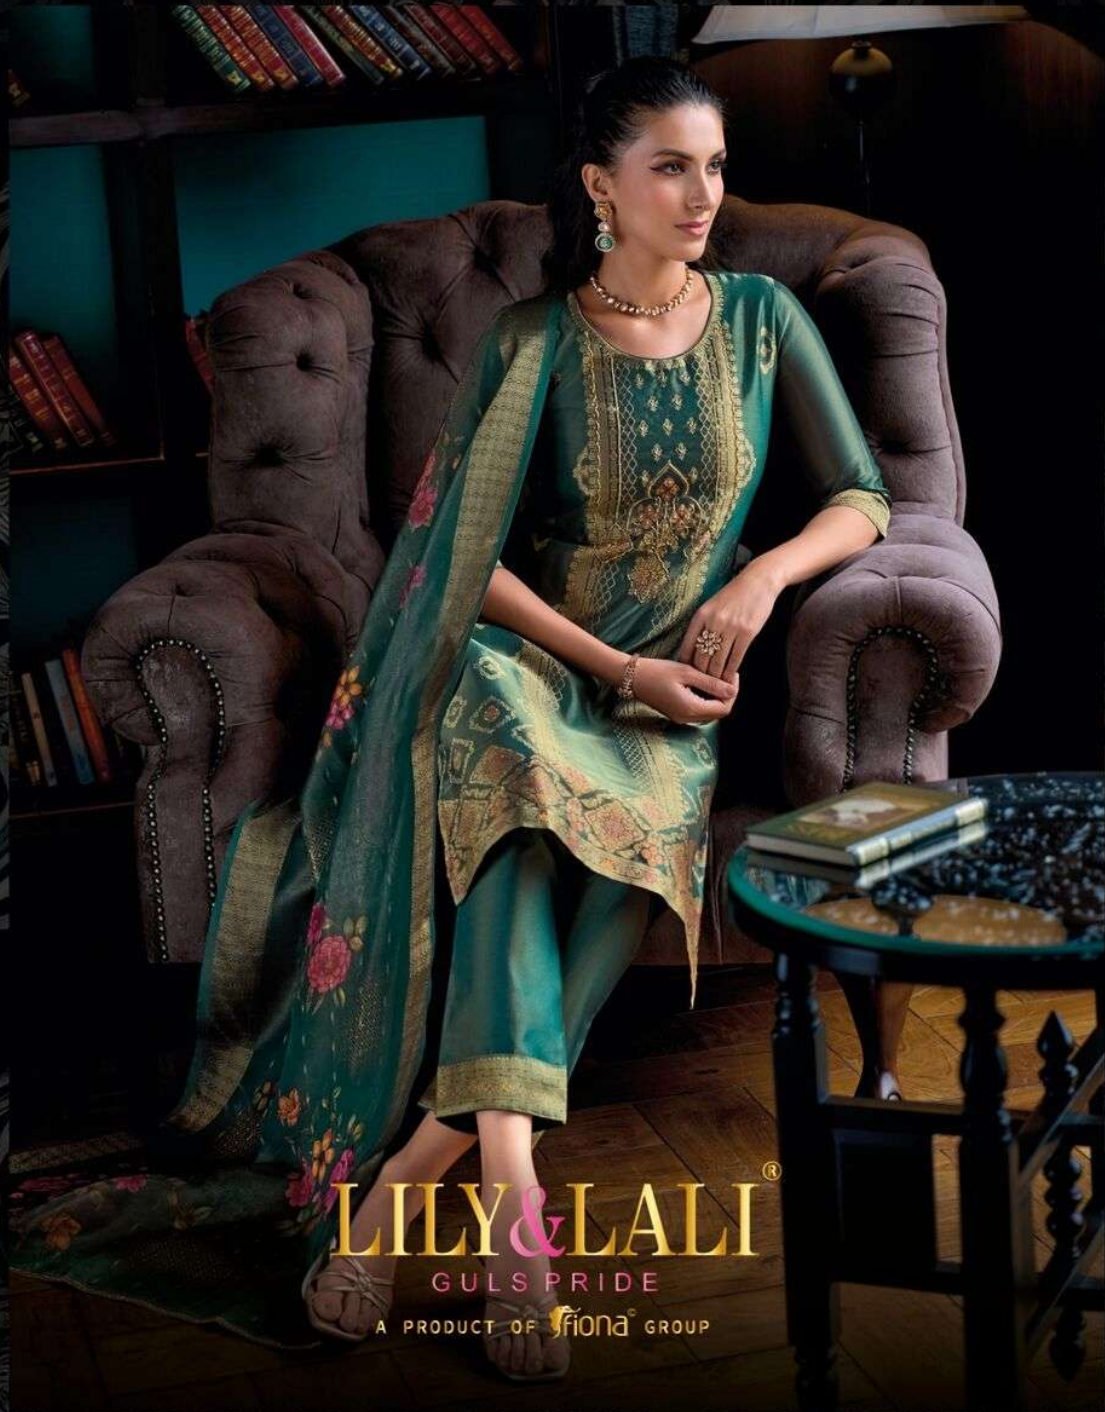

LILY & LALI®

GULS PRIDE

A PRODUCT OF *fiona*® GROUP