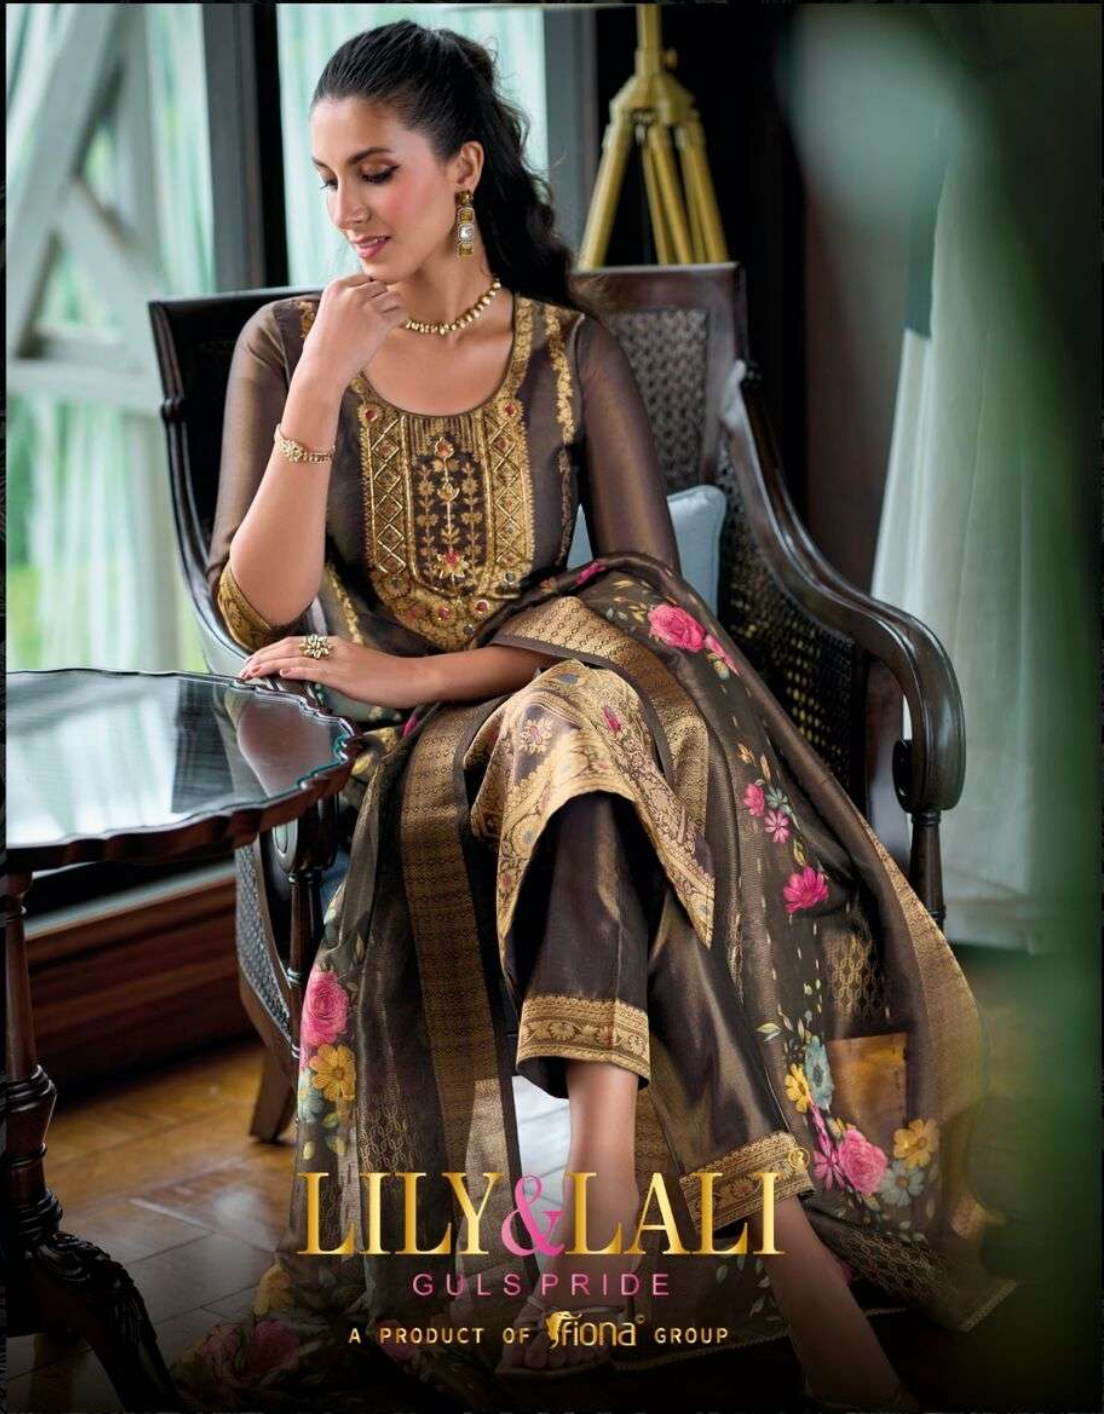

LILY & LALI[®]
CULTS PRIDE
A PRODUCT OF FIONA GROUP

LILY&LALI
GULS PRIDE
A PRODUCT OF WOND GROUP
FW22403

LILY & LALI

GULSPRIDE

A PRODUCT OF **fiona** GROUP

LILY&LALI[®]
- GUSSE PRIDE -
A PRODUCT OF KIRAN GROUP
F#22404