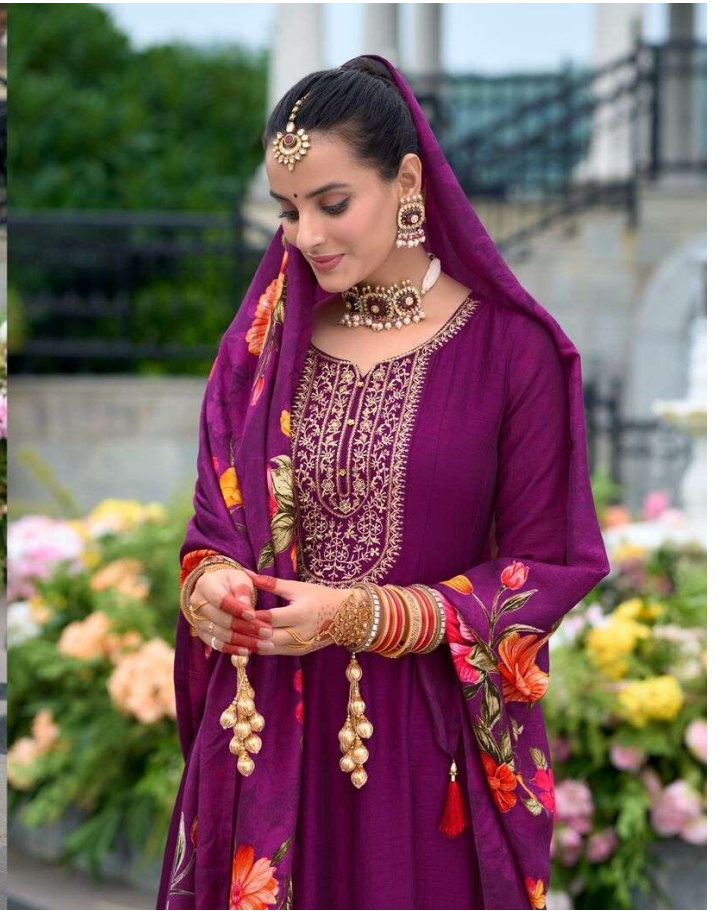

LILY & LALI[®]
GULS PRIDE
A PRODUCT OF sirona GROUP

KARWA *Anarkali*

LILY&LALI®
GULS PRIDE
A PRODUCT OF HENK'S GROUP

LILY & LALI
S U M M E R 2 0 1 8
A PRODUCT OF FINE GROUP

ETHEREAL

COLLECTION IS REMINISCENT OF THE FIRA GARIBAY
IT PRESENT TRACING SCENES TO THE TRADITIONAL
COURT CLOTHING DEPICTING THE TRUE IMAGE OF
THE BICH MODERN CULTURE.

: BOTTOM :

**VICHITRA SILK PANT WITH
POCKET AND INNER FABRICS**

: DUPATTA :

**PURE RUSSIAN SILK DIGITAL PRINT DUPATTA
WITH TUSSELE AND VICHITRA SILK SWAROSKY
WORK DUPATTA**

: SIZE :

M, L, XL, XXL, 3XL

NOTE : POCKET INSIDE THE PANT