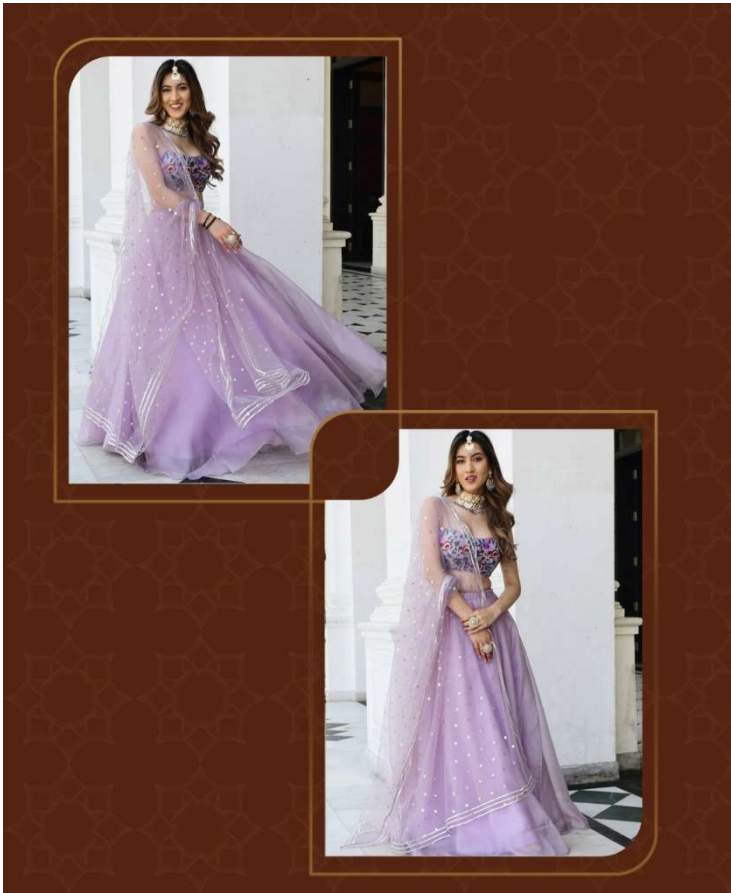

15053

15054

15052

15056

SKU/CODE	MAIN COLOR	BLOUSE FABRIC	LEHENGA FABRIC	DUPATTA FABRIC	SIZE (UNSTITCHED)	WORK TYPE
15052	White	Organza	Organza	Organza	UP TO 42 SIZE	Floral Digital Print with Embroidery Work
15053	Blue	Art Silk	Art Silk	Soft Net	UP TO 42 SIZE	Digital Print with Gota Patti Work
15054	Black	Organza	Organza	Organza	UP TO 42 SIZE	Digital Print with Gota Patti Work
15055	Multi-color	Organza	Art Silk	Organza	UP TO 42 SIZE	Digital Print with Pearl, Resham and Zari Embroidery Work And Real Mirror Work Blouse
15065	Lavender	Organza Net	Organza Net	Soft Net	UP TO 42 SIZE	Gota Patti Work with Resham and Sequins Embroidery Work