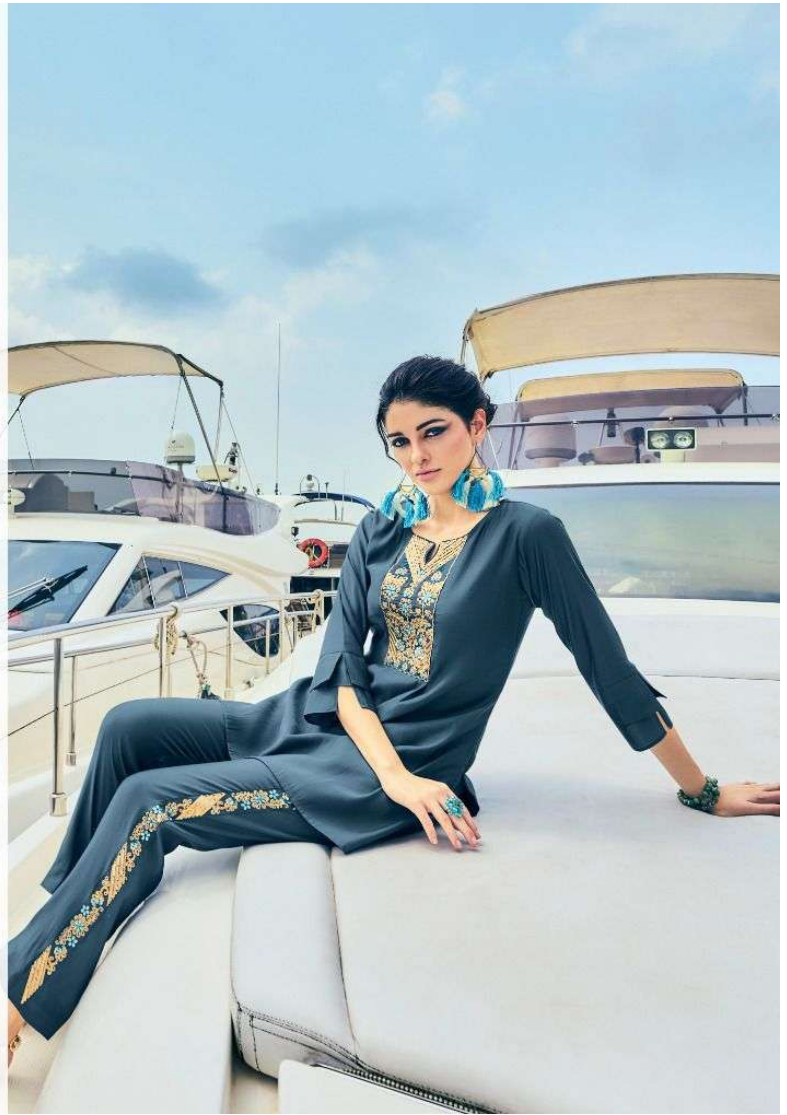

### TOP

Natural Silk Fabric  
with Heavy Coding and Embroidery work

### BOTTOM

Natural Silk Pant  
with embroidery & coding work side stripes

### SIZES

M, L, XL, XXL, 3XL

NOTE - POCKET ON BOTH SIDE OF PANT