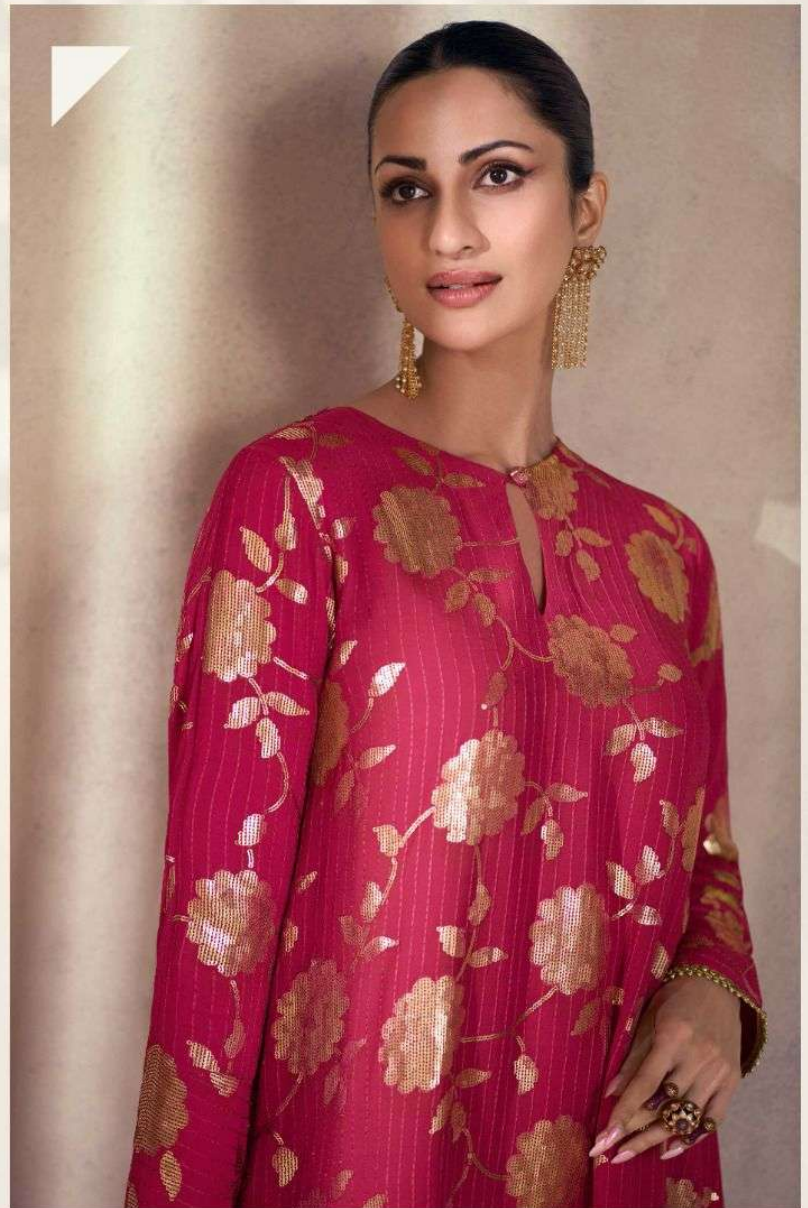

Stand out

your grace is your x factor which makes you
stand out from the rest!