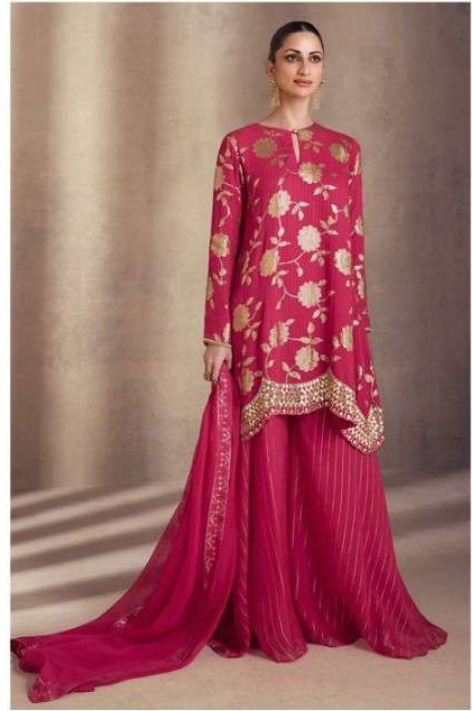

SAYURI[®]
Designer

POWERFUL ART

Fashion is the most powerful art translating
self-esteem into a personal style.

Style No / 5499

Style No / 5500

Style No / 5501

SAYURI[®]
Designer

Mariyam