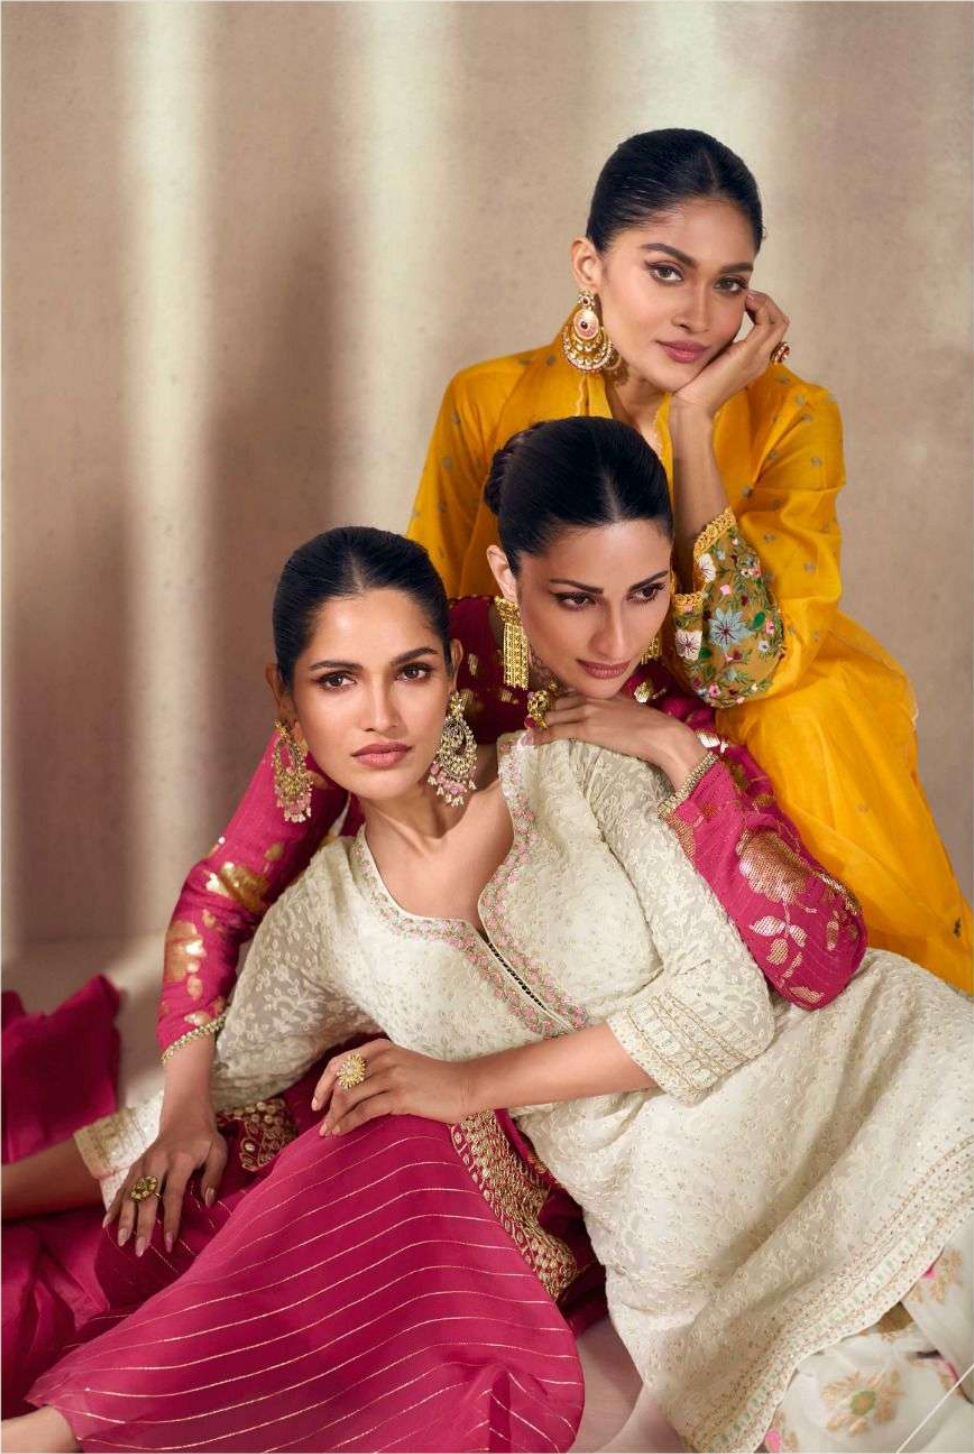

SAYURI[®]
Designer

• Style No / 5499

Stand out

your grace is your x factor which makes you
stand out from the rest!

the philosophy this season puts

the spotlight on how

we envision comfort clothing.

Presenting the collection, which

perfectly matches both factors

comfort and style that today's

women aspire for her everyday charm.

Style No / 5501

Style statement

make an unforgettable impression with your inimitable style statement.

• *Style No / 5501*