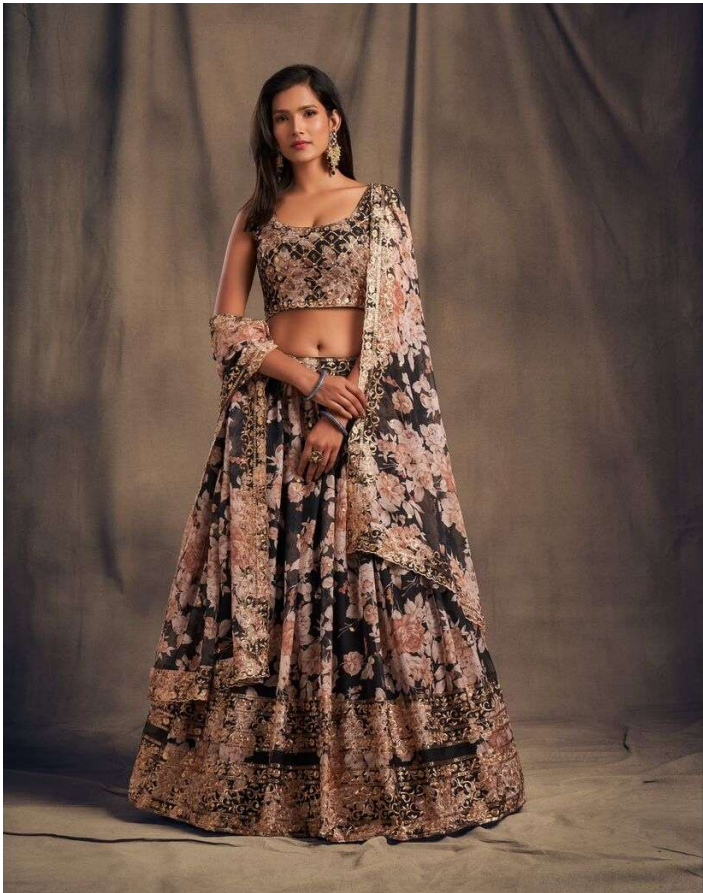

Flowing Elegance

Design No. 7613