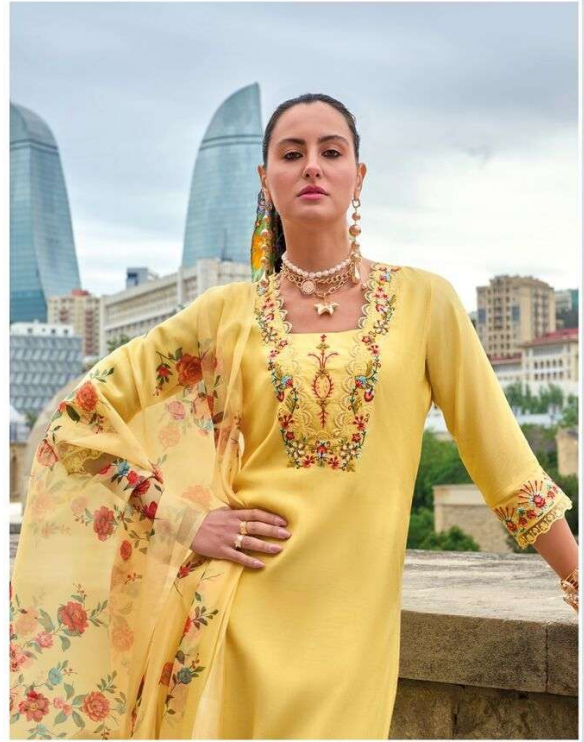

THE HARMONY OF LIFE

This maroon and gold belle is an aesthetic attractive traditional handwork highlights

Mystic beauty

Fashion is what you're offered four times a year by designers, and style is what you choose.

Beauty Elegance

Fashion is what you're offered four times a year by designers, and style is what you choose.

20204

LILY&LALI®
GULS PRIDE
A PRODUCT OF FORDI GROUP

Iconic Style

This maroon and gold belle is an aesthetic bliss attractive traditional handwork highlights