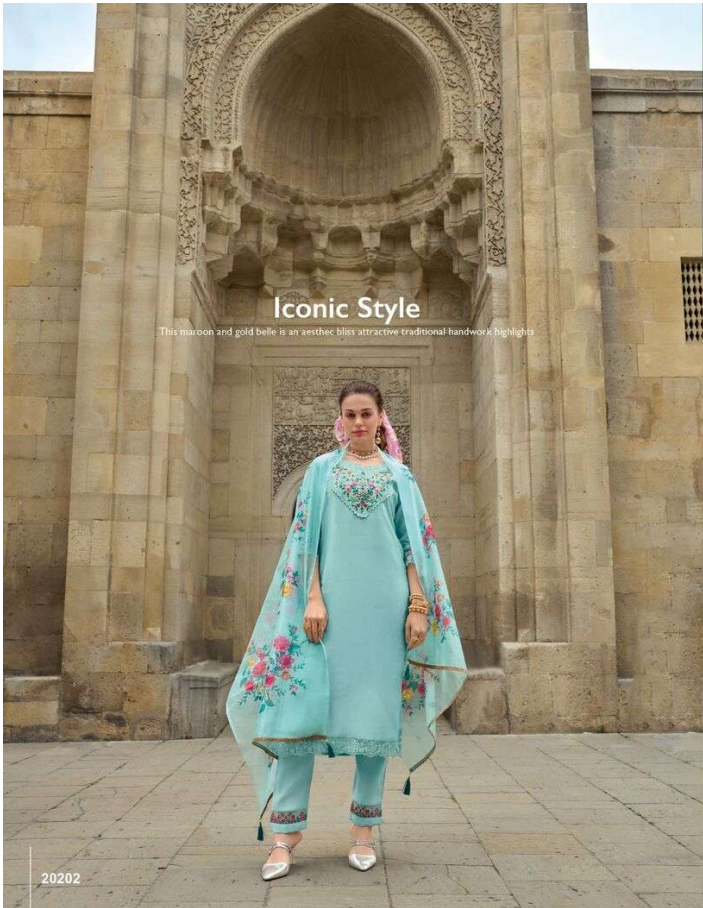

THE HARMONY OF LIFE

This maroon and gold belle is an aesthetic attractive traditional handwork highlights

Mystic beauty

Fashion is what you're offered four times a year by designers, and style is what you choose.

Beauty Elegance

Fashion is what you're offered four times a year by designers, and style is what you choose.

20204

LILY&LALI®
GULS PRIDE
A PRODUCT OF FORDI GROUP

Iconic Style

This maroon and gold belle is an aesthetic bliss attractive traditional handwork highlights