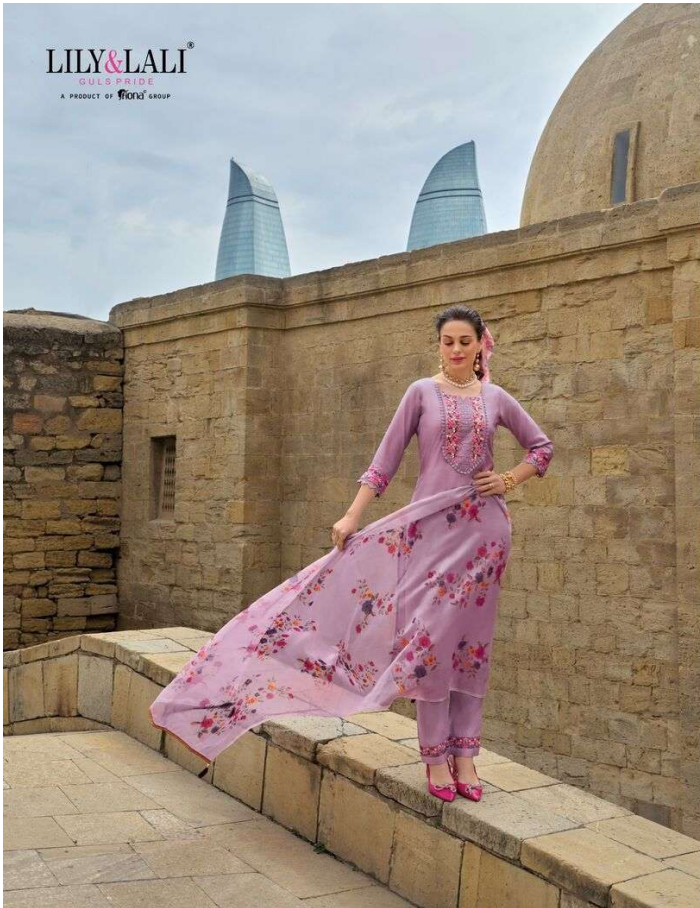

Mystic beauty