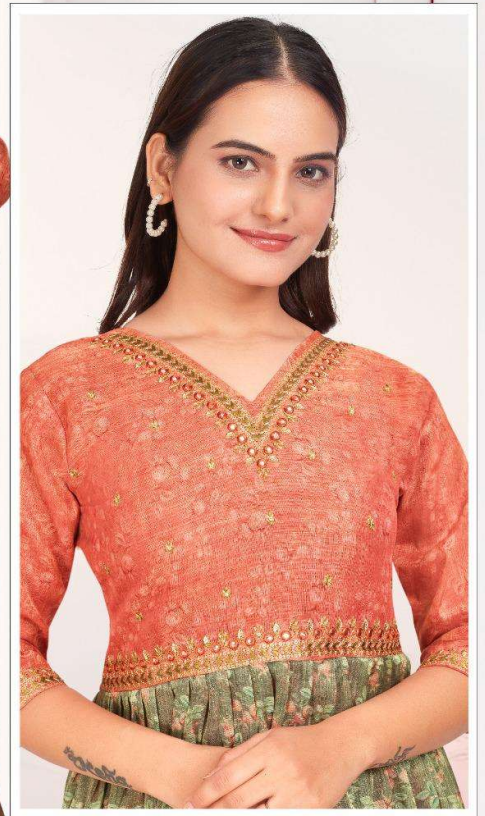

STARLINK®
Fashion For You

Ayesha 4.0

11101