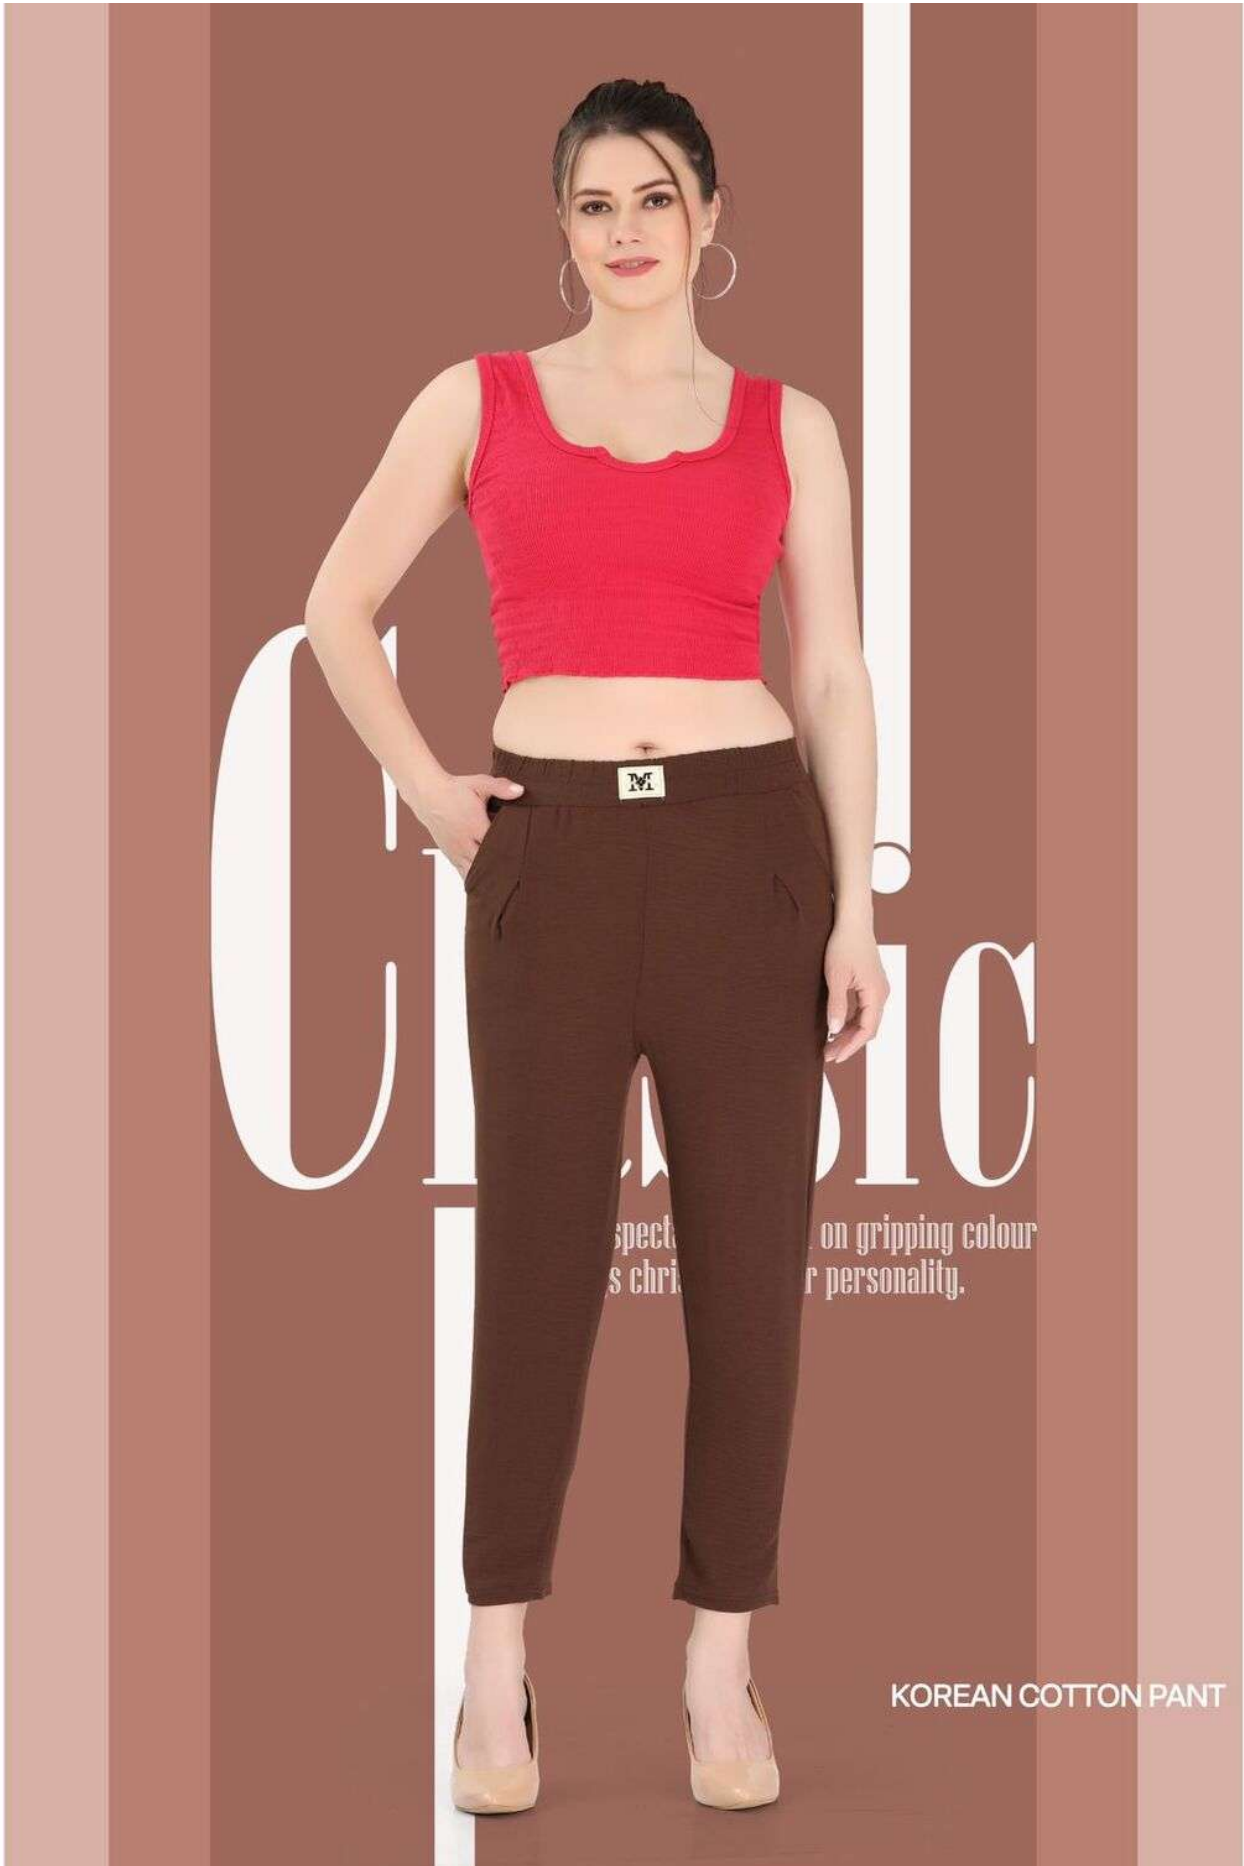

spect... on gripping colour
s chri... r personality.

KOREAN COTTON PANT