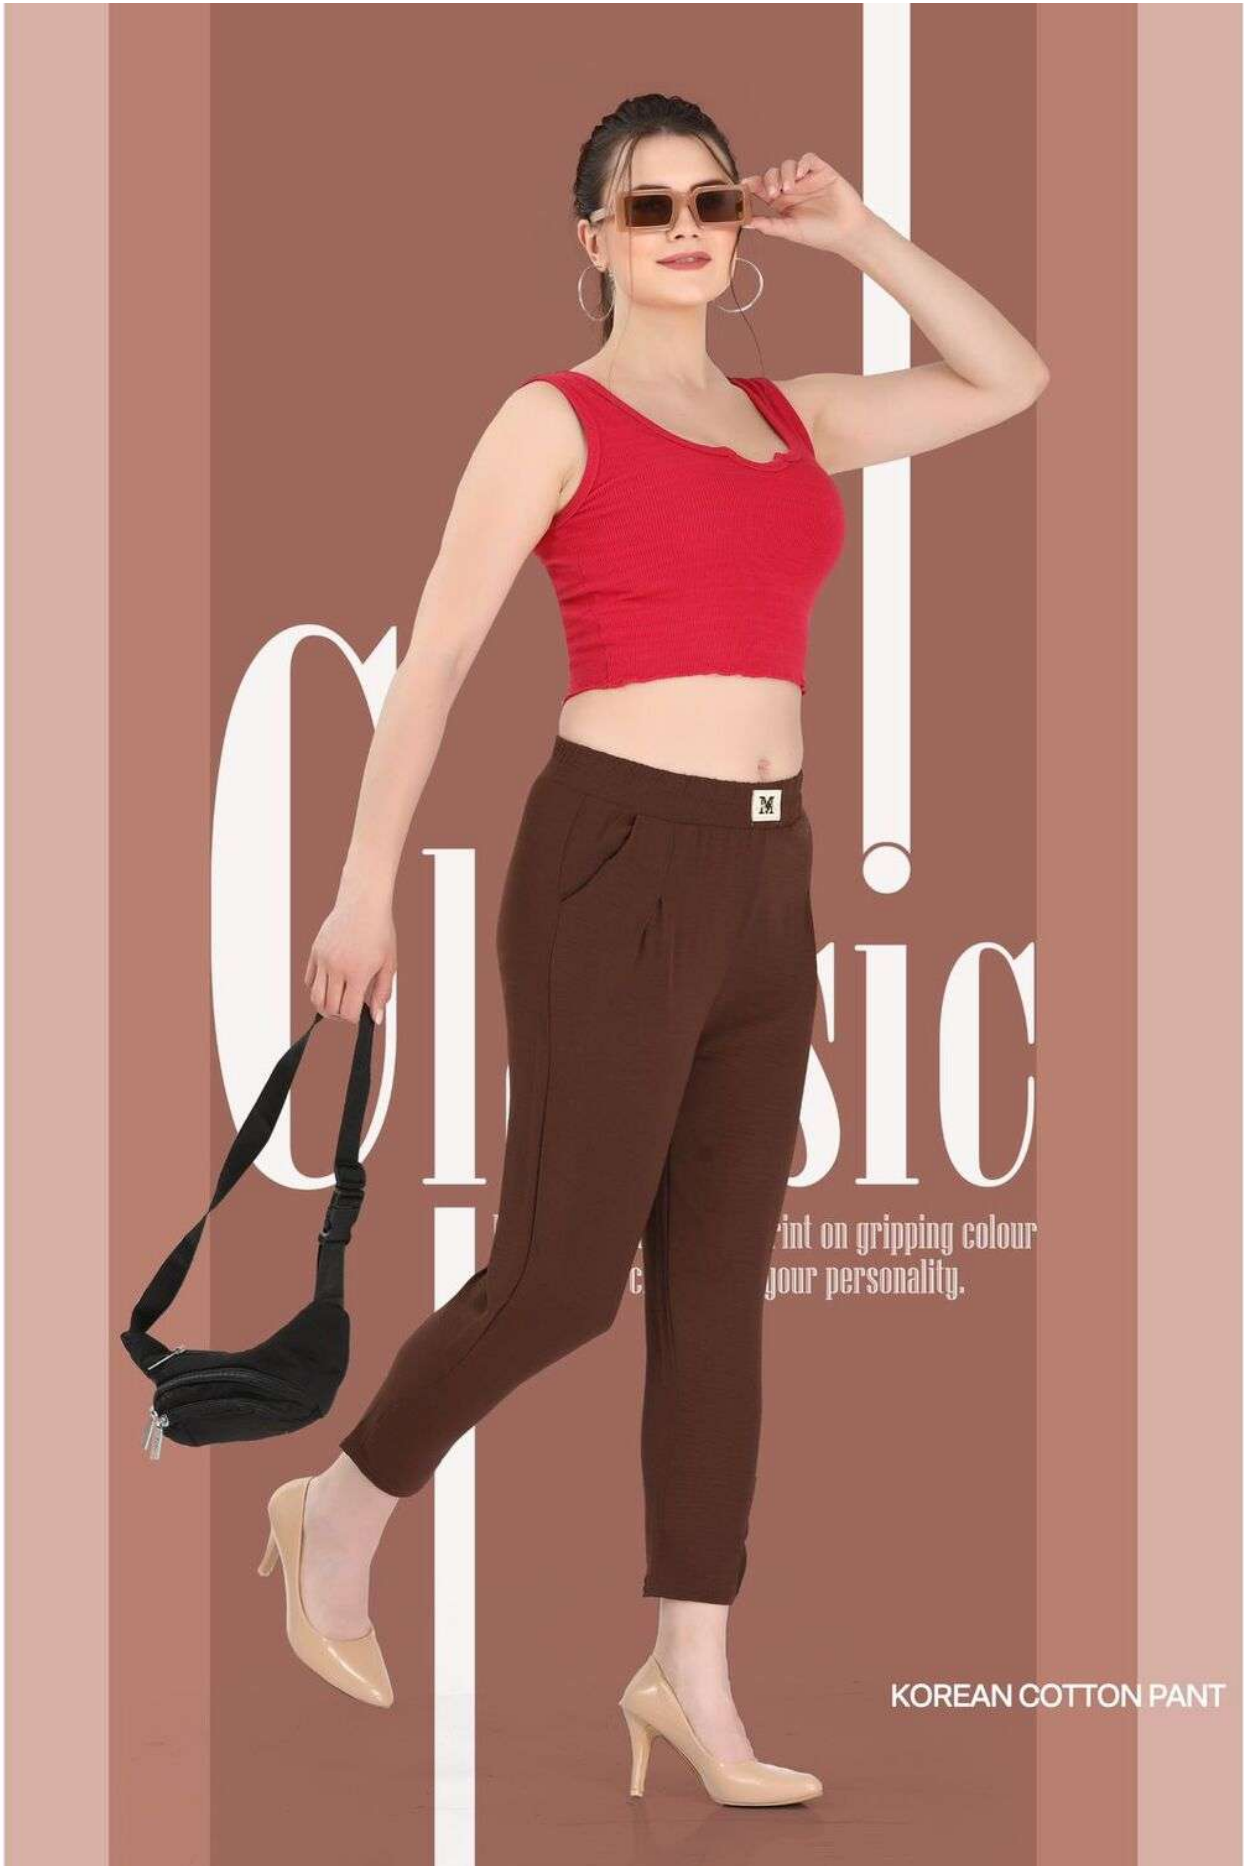

# CLASSIC

stacular print on gripping colour  
your personality.

KOREAN COTTON PANT

# Classic

Print on gripping colour  
your personality.

KOREAN COTTON PANT

KOREAN COTTON PANT

the spe... nt on gripping colour  
rings cl... our personality.

KOREAN COTTON PANT

Classic

print on gripping colour  
your personality.