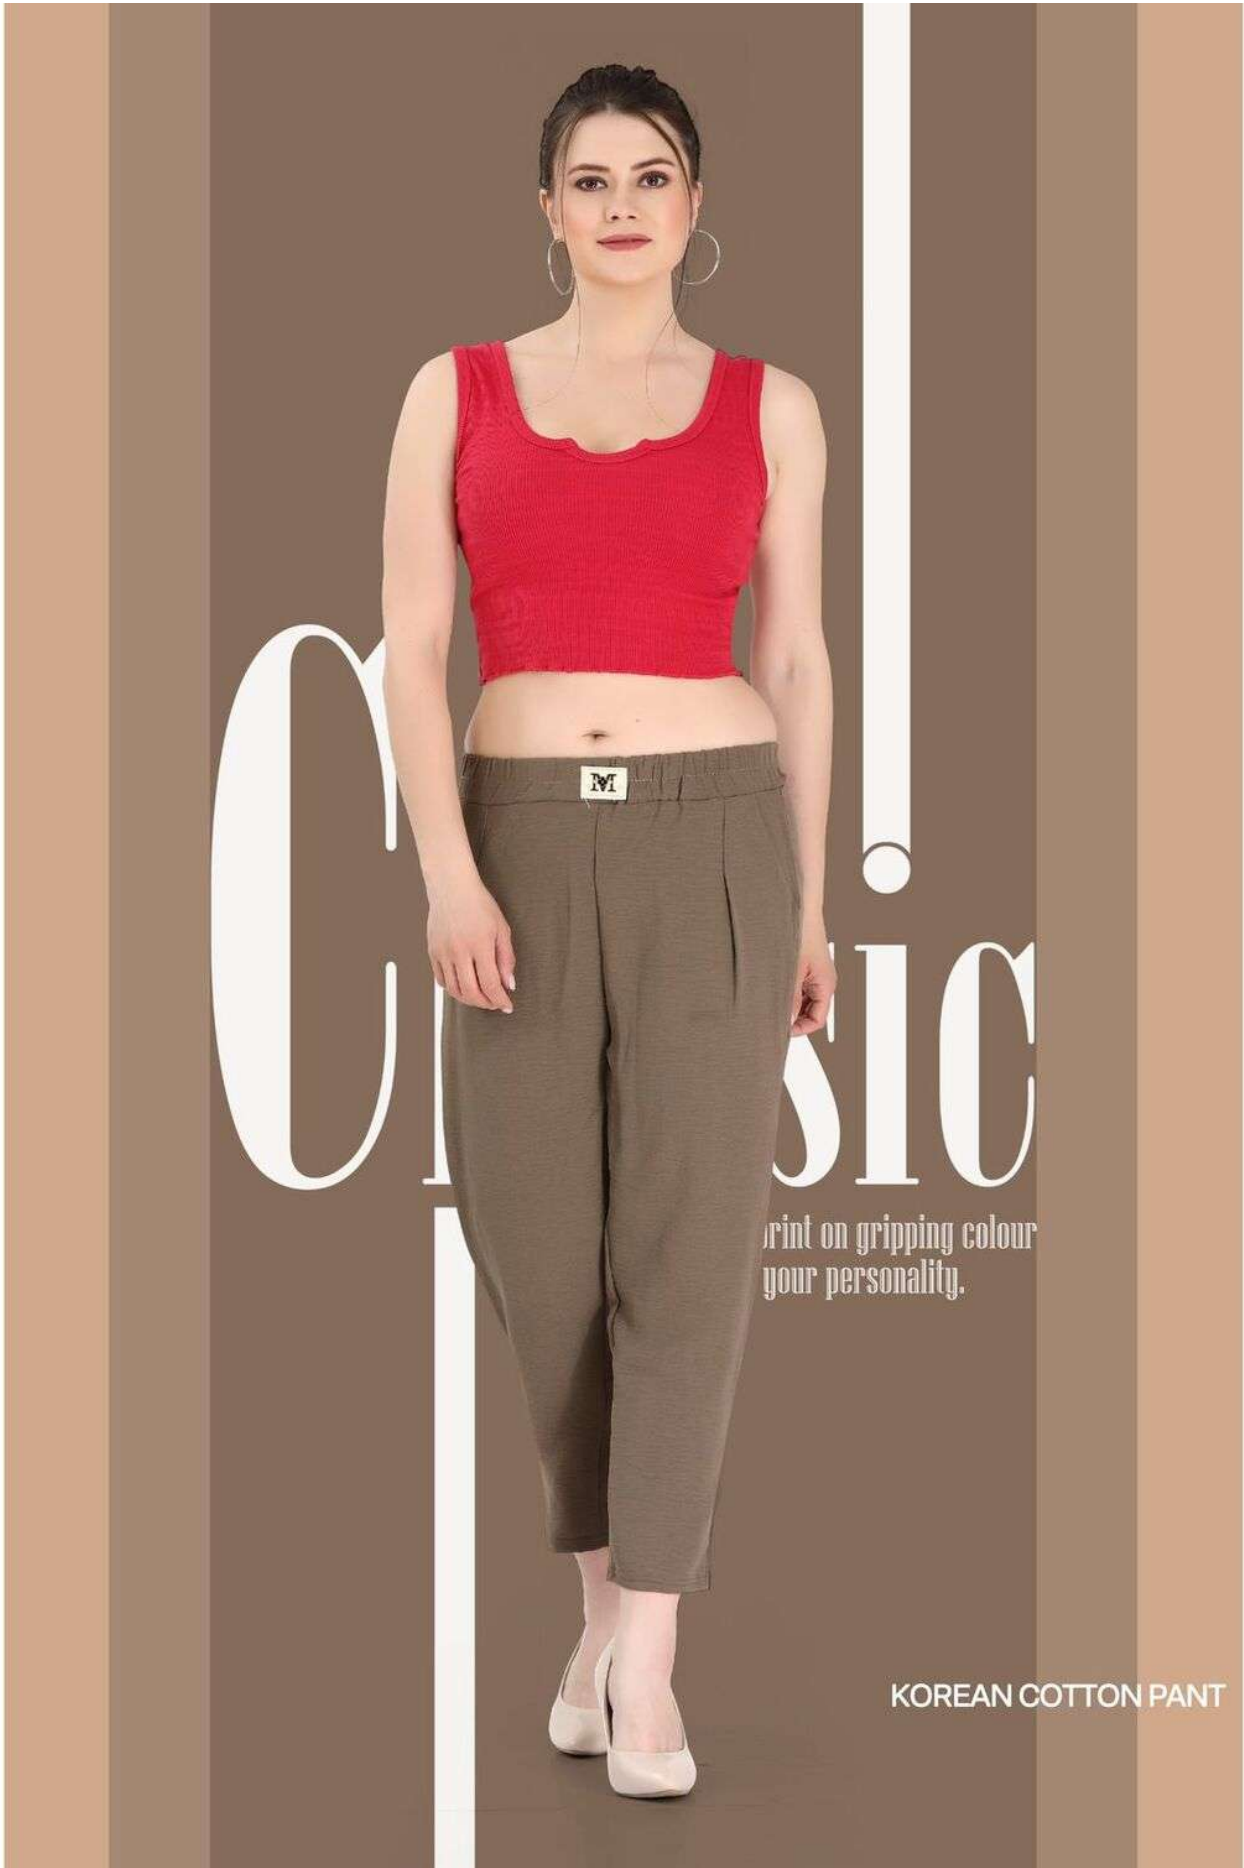

# CLASSIC

stacular print on gripping colour  
your personality.

KOREAN COTTON PANT

# Classic

Print on gripping colour  
your personality.

KOREAN COTTON PANT

KOREAN COTTON PANT

the spe... nt on gripping colour  
rings cl... our personality.

KOREAN COTTON PANT

Classic

print on gripping colour  
your personality.

KOREAN COTTON PANT

spect... on gripping colour  
s chri... r personality.

KOREAN COTTON PANT