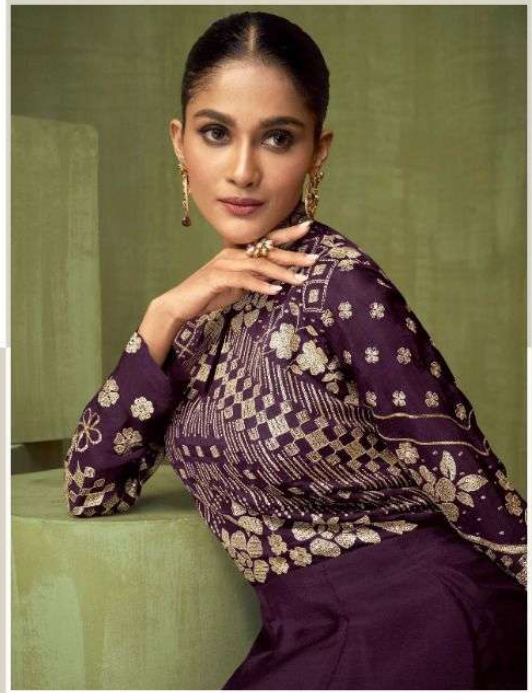

SAYURI®
Designer