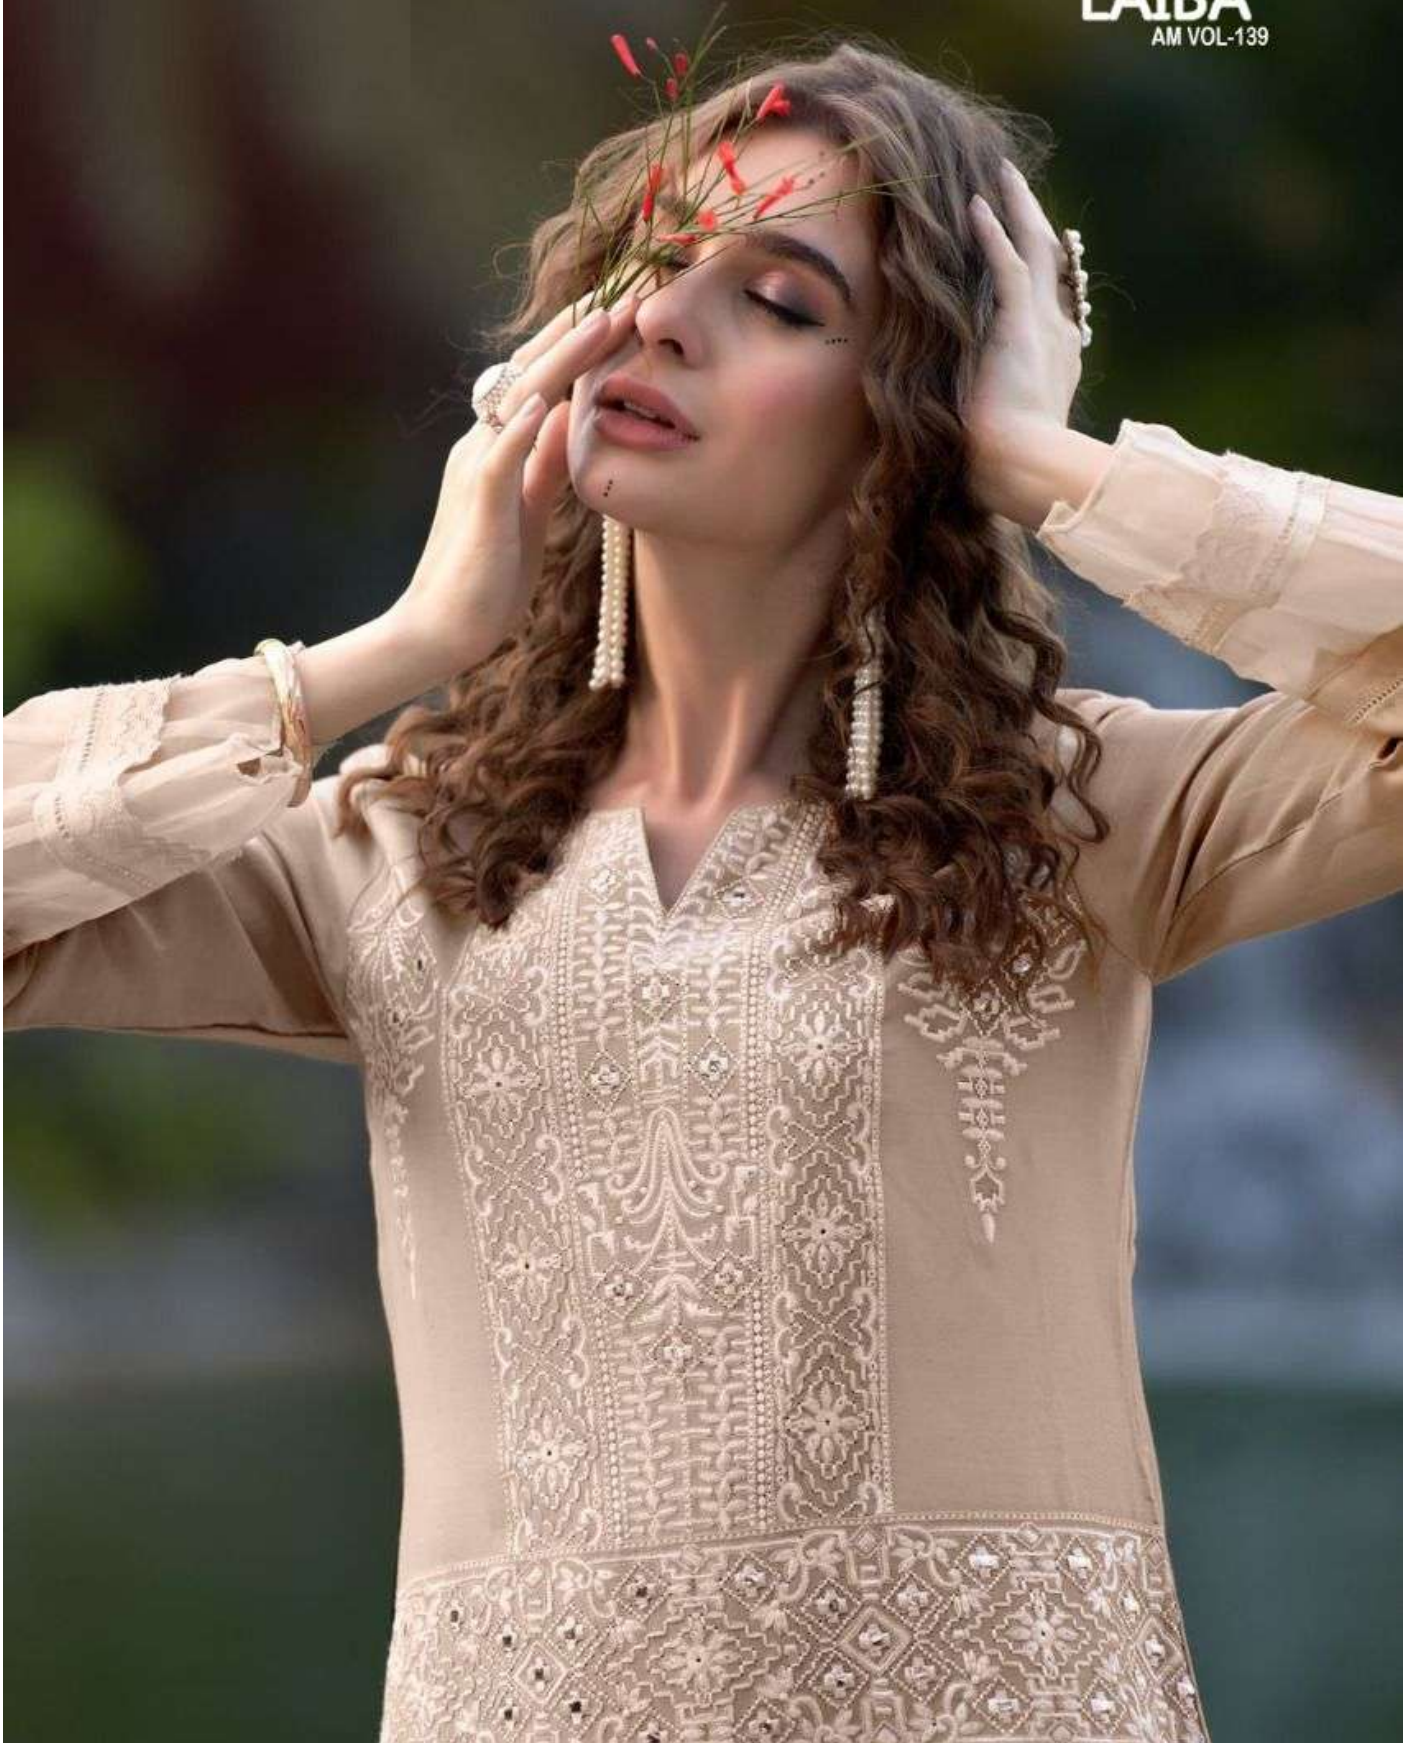

LAIBA
AM VOL-139