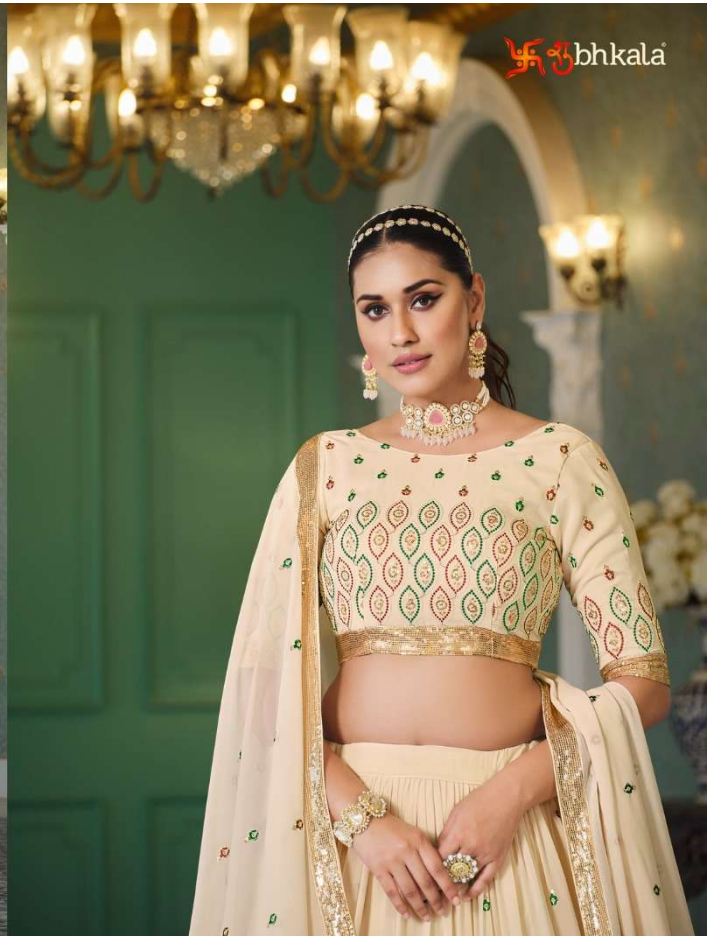

CODE : 176

bhkala

Design NO. (SKU)	Main Color	Lehenga Fabric	Choli Fabric	Dupatta Fabric	Size (Semi-Stitched)	Belt	Lehenga & Choli	Dupatta Work	Choli Length MTR	Lehenga Length MTR	Dupatta Length MTR	Weight
<b>171</b>	Lavender	Georgette	Georgette	Georgette	UPTO 42 BUST AND WAIST	Embroidered Lavender belt	Thread With Sequince Embroidered Work	Thread With Sequince Embroidered Work	1 MTR	42 INCH	2.30 MTR	1.5 KG
<b>172</b>	Pista Green	Georgette	Georgette	Georgette	UPTO 42 BUST AND WAIST	Embroidered Pista Green Belt	Thread With Sequince Embroidered Work	Thread With Sequince Embroidered Work	1 MTR	42 INCH	2.30 MTR	1.5 KG
<b>173</b>	Navy Blue	Georgette	Georgette	Georgette	UPTO 42 BUST AND WAIST	NA	Thread With Sequince Embroidered Work	Thread With Sequince Embroidered Work	1 MTR	42 INCH	2.30 MTR	1.5 KG
<b>174</b>	Pearl White	Georgette	Georgette	Georgette	UPTO 42 BUST AND WAIST	Embroidered Pearl White Belt	Thread With Sequince Embroidered Work	Thread With Sequince Embroidered Work	1 MTR	42 INCH	2.30 MTR	1.5 KG
<b>175</b>	Green	Georgette	Georgette	Georgette	UPTO 42 BUST AND WAIST	NA	Thread With Sequince Embroidered Work	Thread With Sequince Embroidered Work	1 MTR	42 INCH	2.30 MTR	1.5 KG
<b>176</b>	Beige	Georgette	Georgette	Georgette	UPTO 42 BUST AND WAIST	NA	Thread With Sequince Embroidered Work	Thread With Sequince Embroidered Work	1 MTR	42 INCH	2.30 MTR	1.5 KG