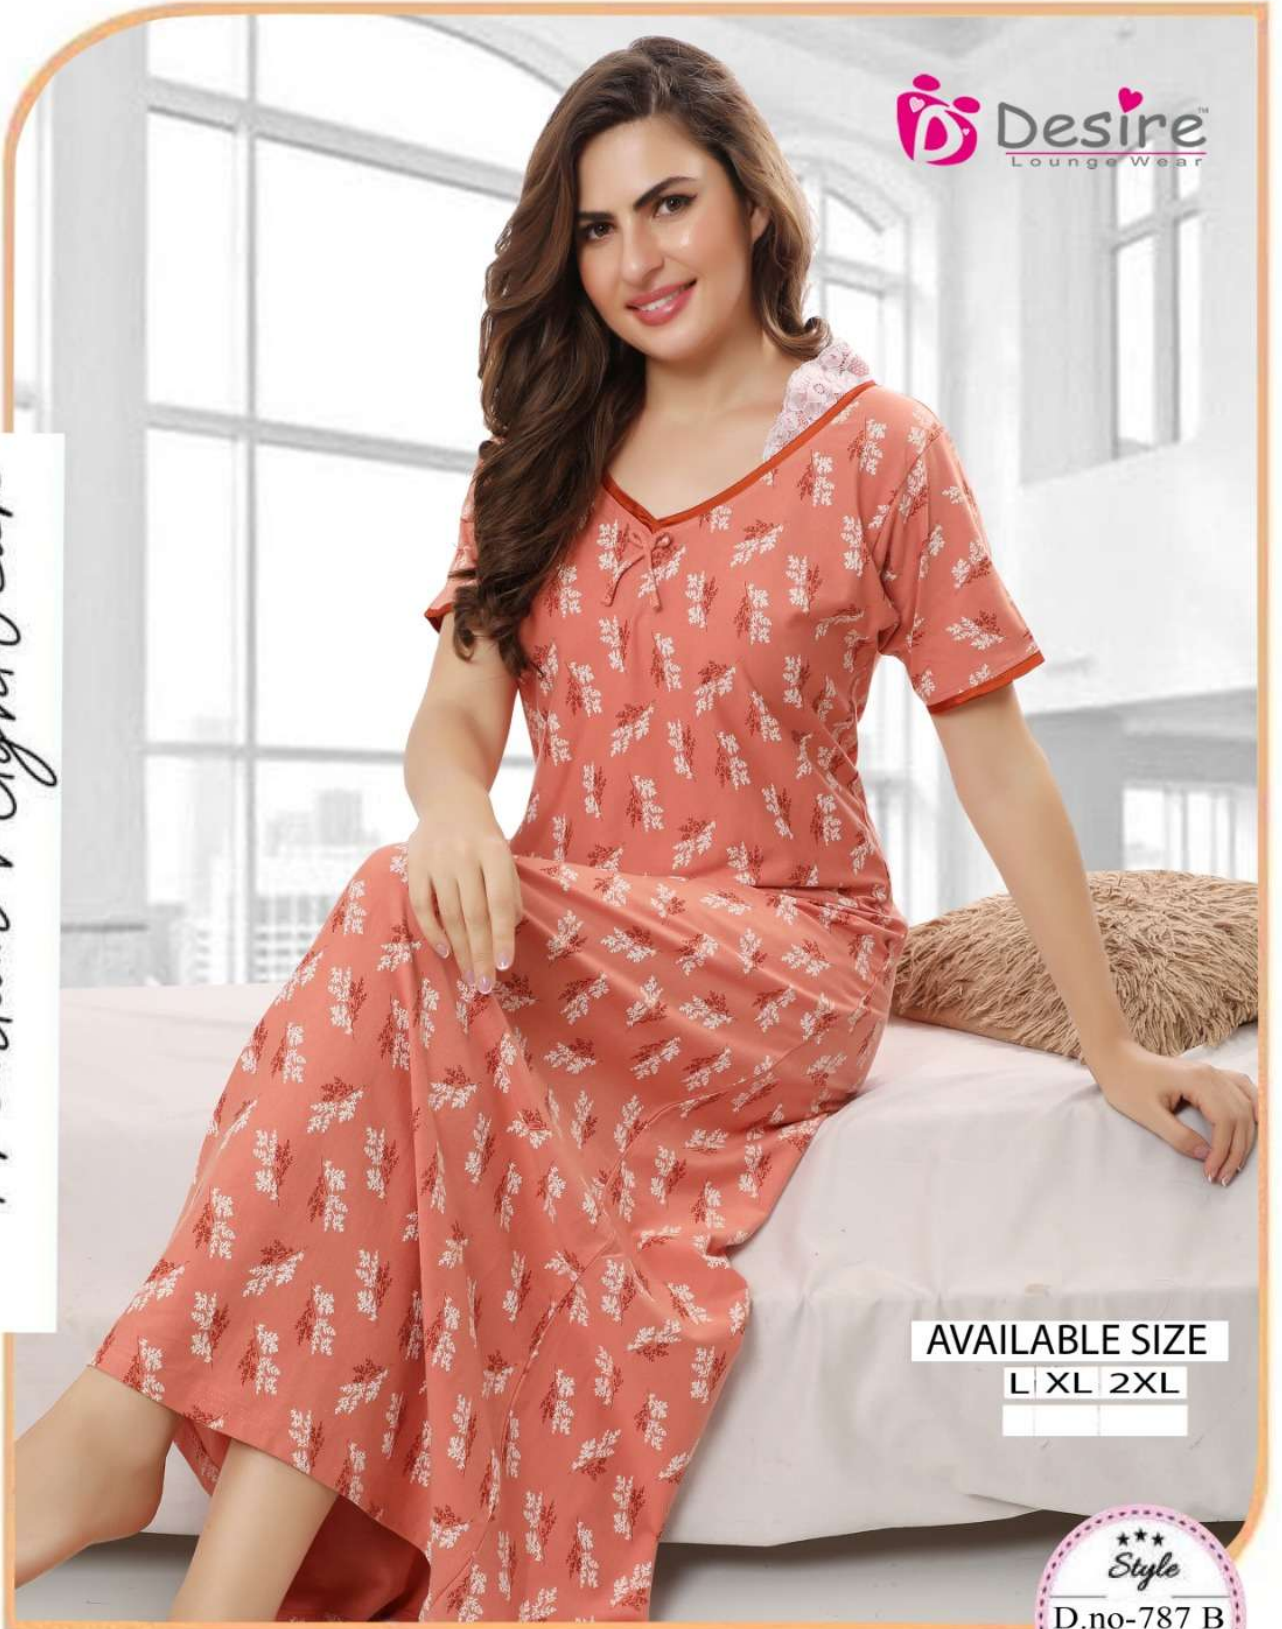

Premium Nightwear

AVAILABLE SIZE

L XL 2XL

Premium Series Nighty.